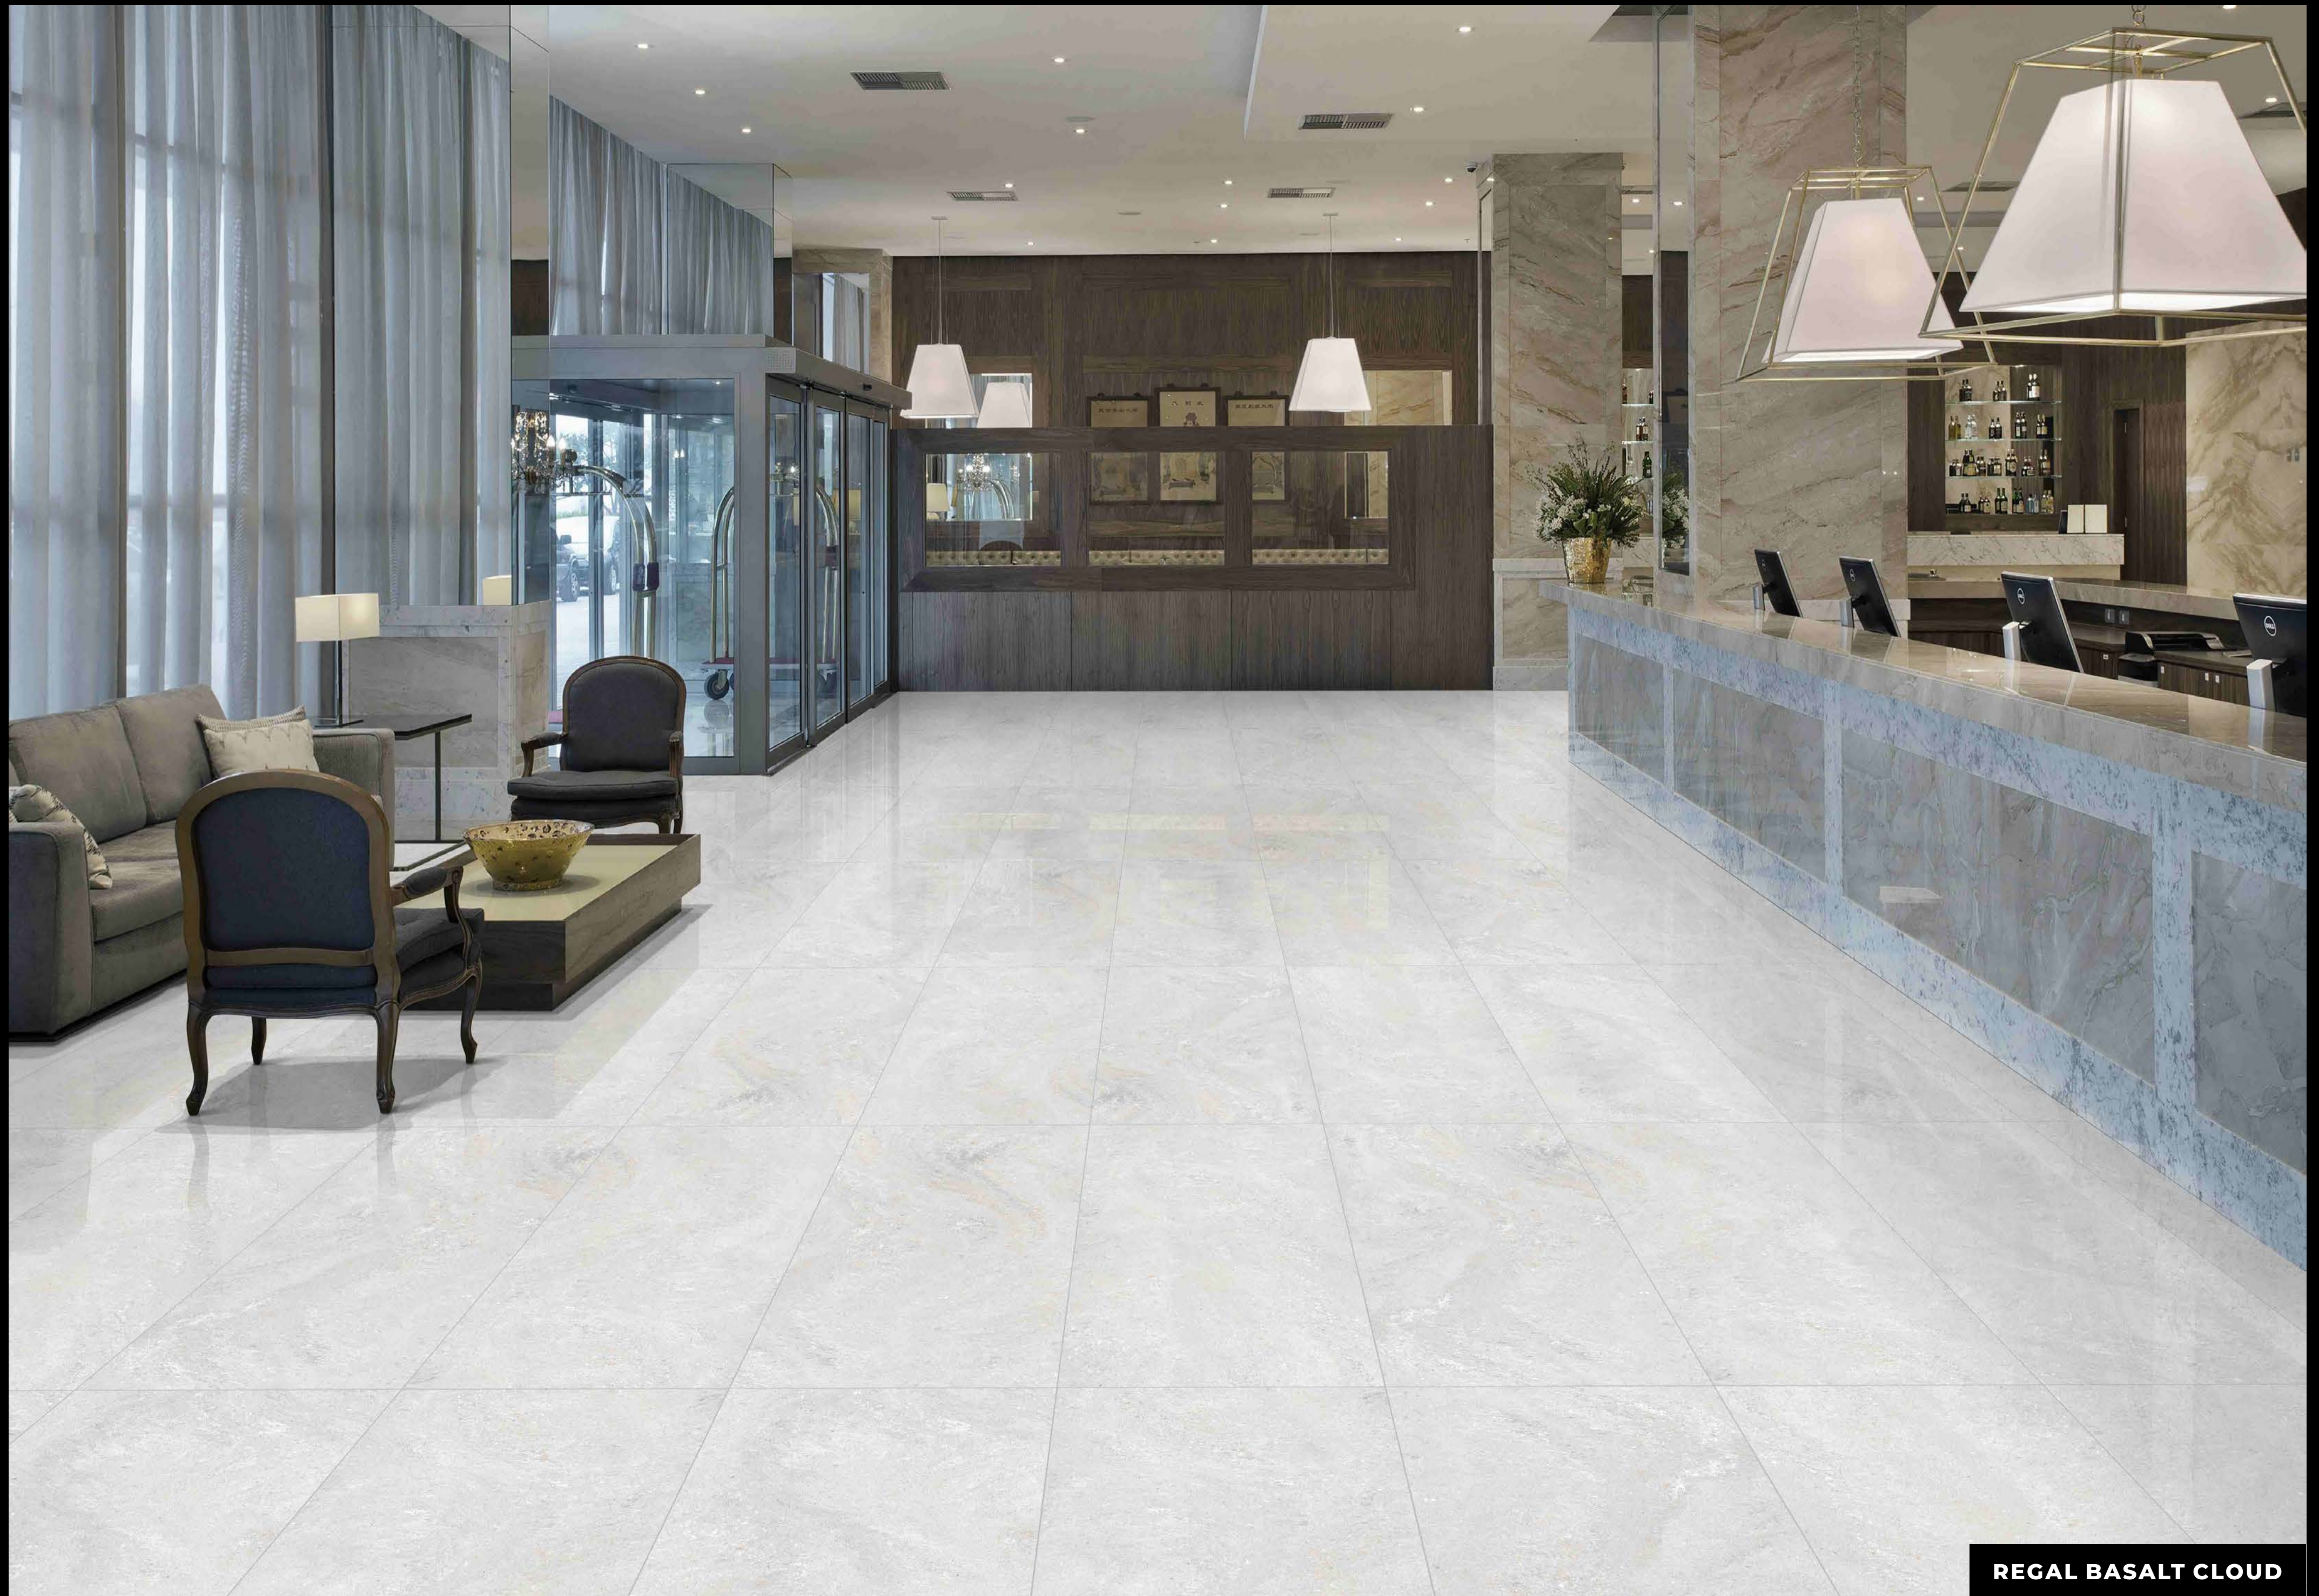

RANDOM
AVAILABLE 

REGAL BASALT CLOUD

RANDOM
AVAILABLE 

REGAL BASALT COPPER

RANDOM
AVAILABLE 

POLISHED FINISH

600X1200MM

REGAL BASALT GRUNG