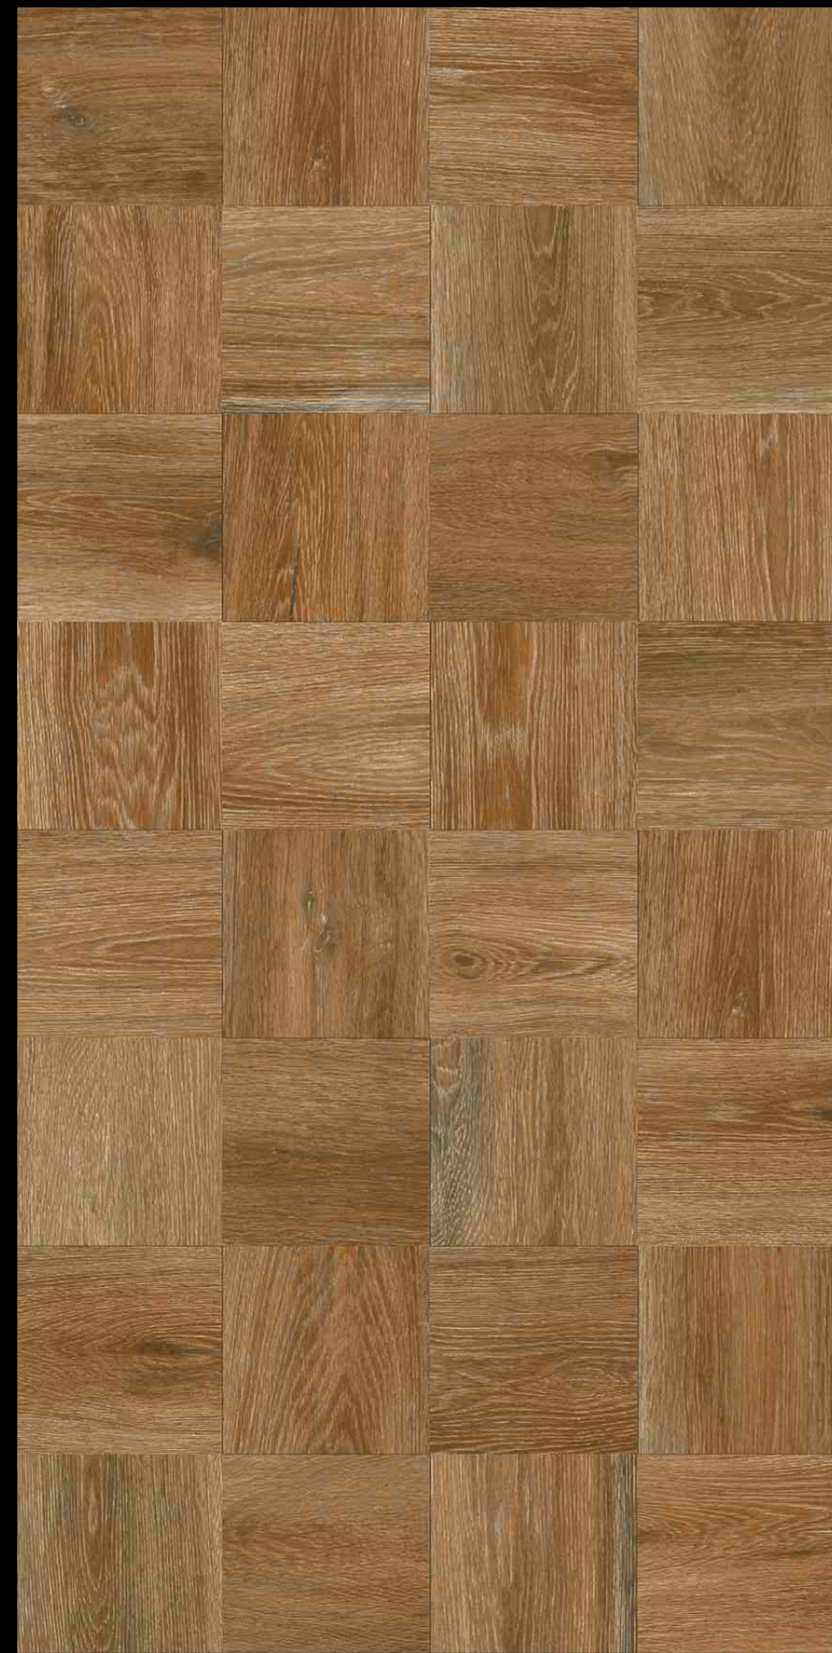

**Bring Aboard
He Raw Appeal**

REGAL LEGNO NATURAL

PLAIN PUNCH WOODEN

600X1200MM

REGAL MEPLE WOOD
BEIGE

RANDOM
AVAILABLE

REGAL MEPLE WOOD
BROWN DECOR

RANDOM
AVAILABLE