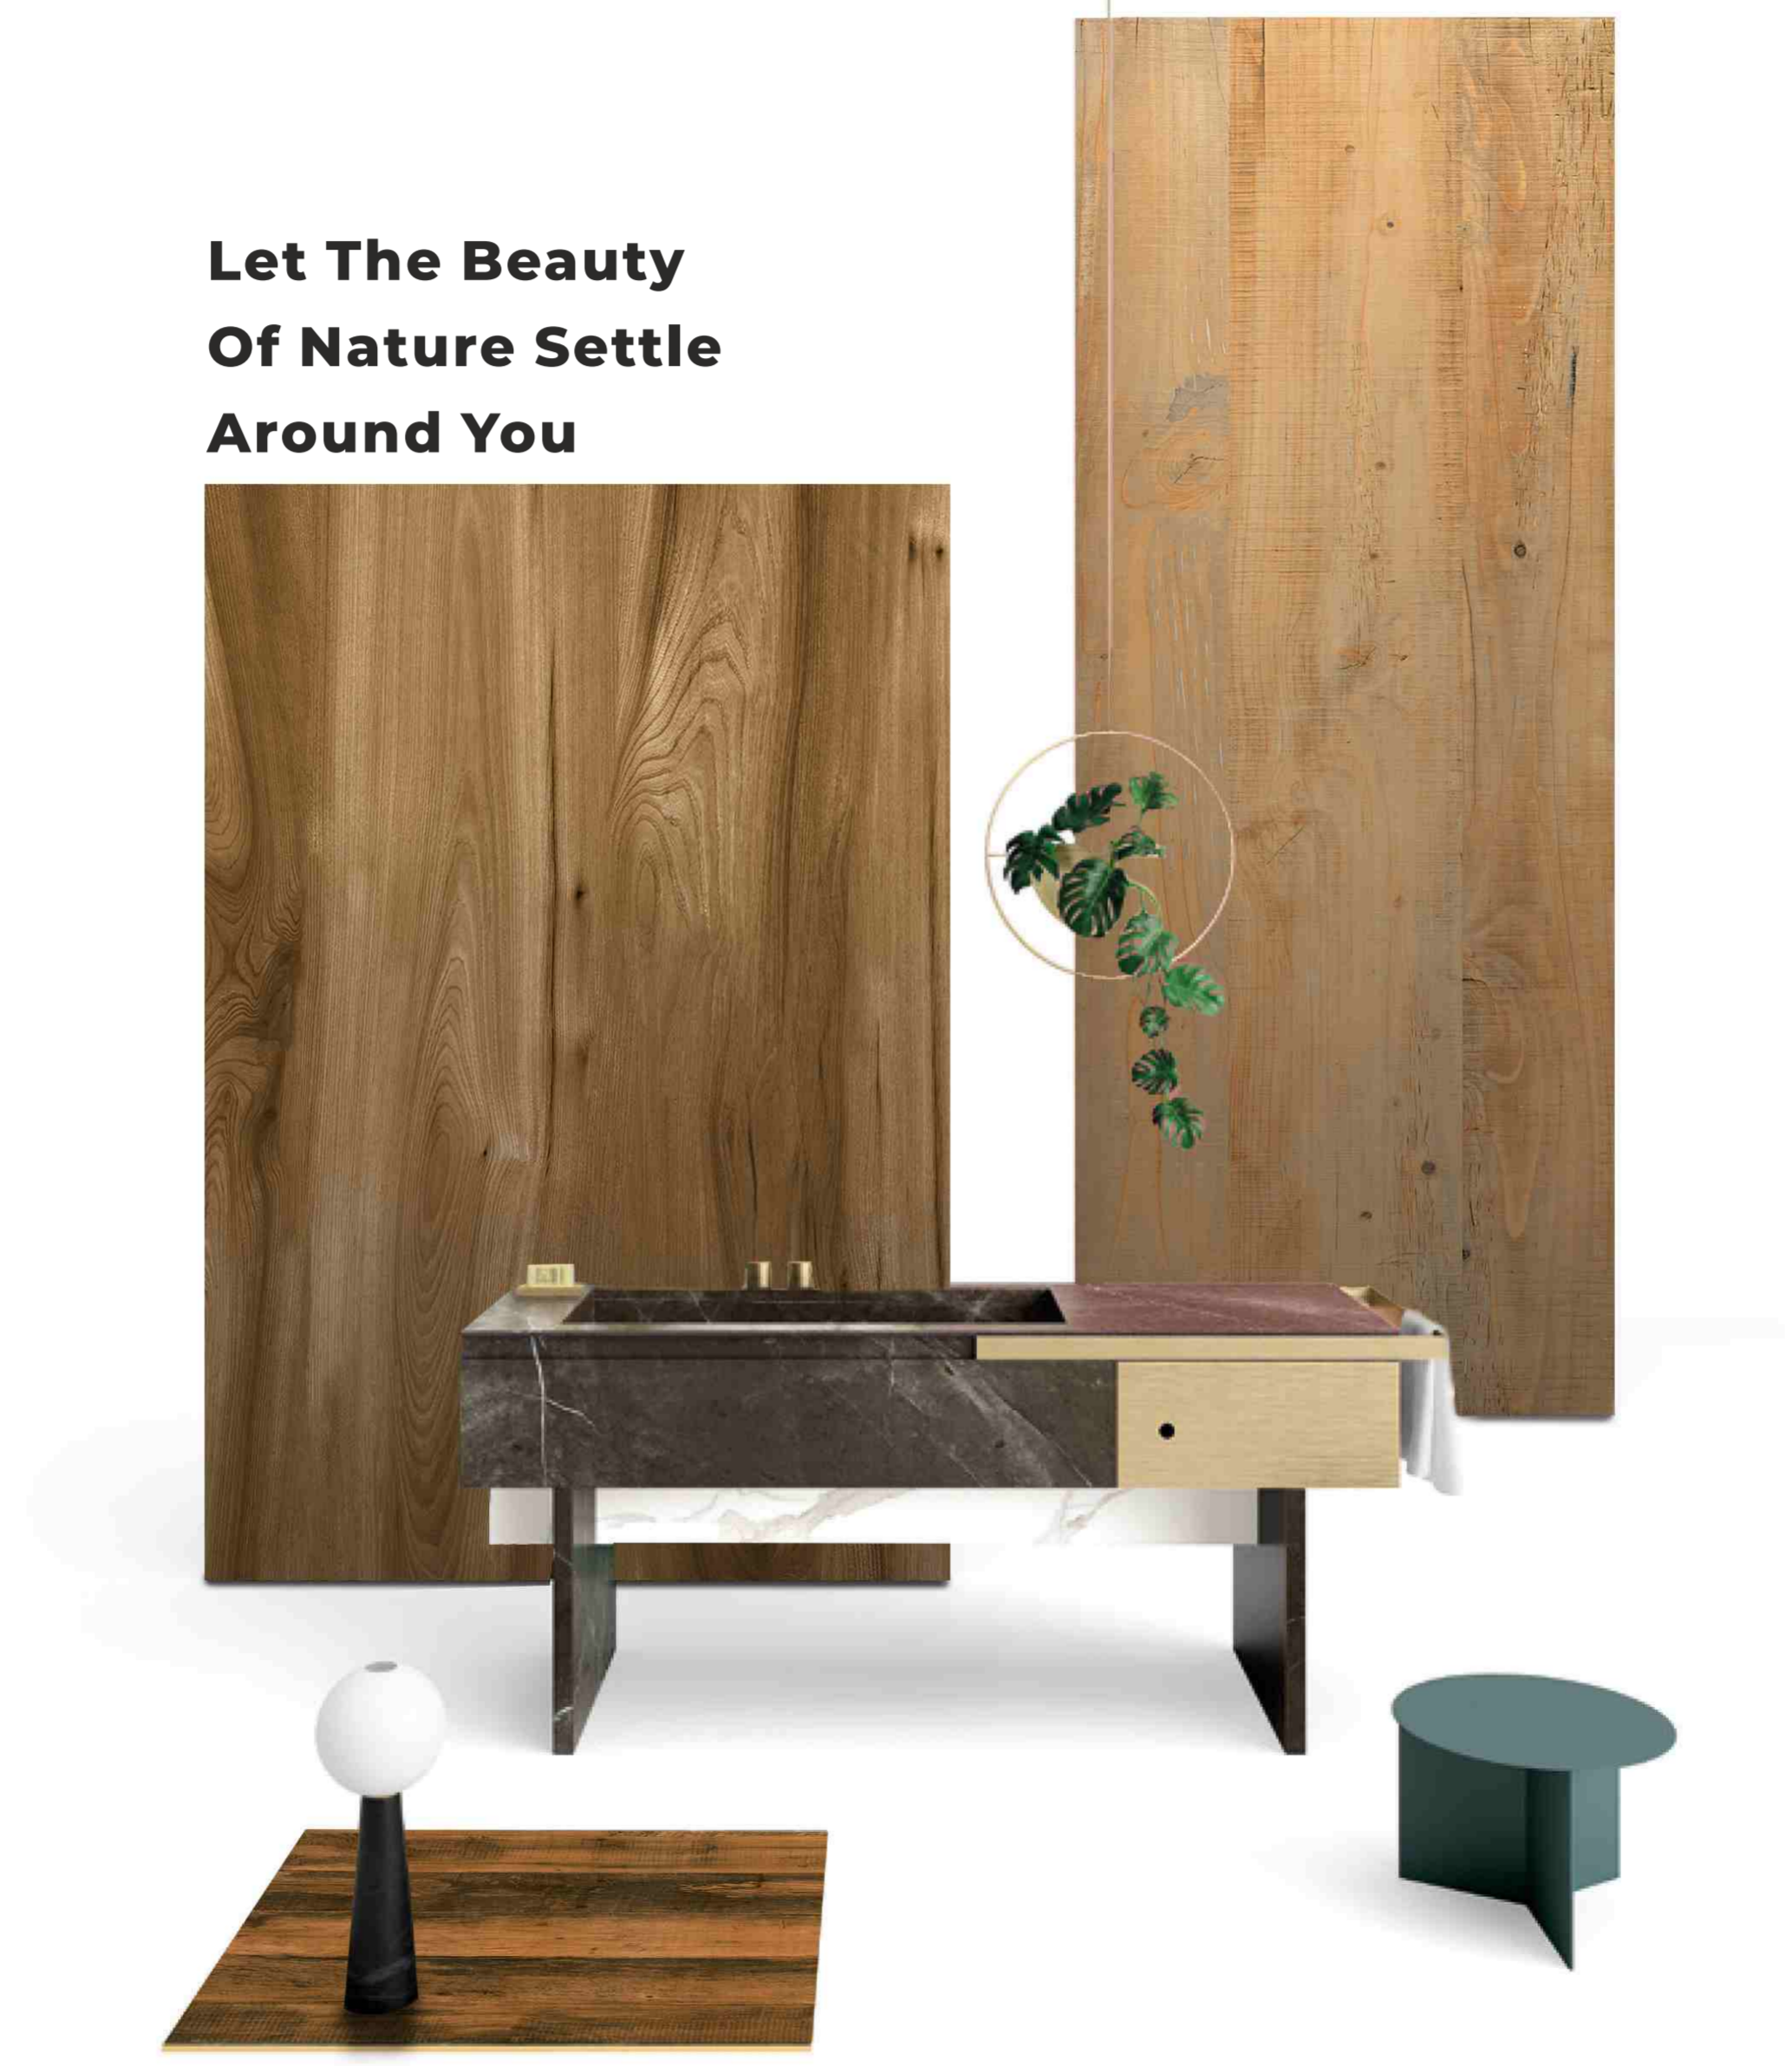

**Let The Beauty
Of Nature Settle
Around You**

WOODEN SERIES | 600x1200mm

“

Get Closer To The Beauty Of Nature

Presenting ideas that weave both design styles and
functionality, inspired by the current trend.

PRODUCT

A perfect size to fix at all the places and fill your space with grace. These regular size tiles are made to get along with uneven and impartial spaces with utter ease and simplicity.

Deliver your space the adequate lustre with subtle tenderness. Let your space reflect glimmer and shimmer of lustrous shades. Best laid along with metallic antiques these tiles showcase various unusual patterns to add flair to your space.

600x600mm | 600x1200mm

Capture The Beauty
Of Elan Around

WOODEN SERIES

Presenting our exclusive range of Wooden textured tiles. These tiles are made to blend your decor aesthetics with the impressions of natural wood. Comes with high endurance and strength, this series is formulated to make sure it leaves a trace of everlasting grandeur inside your space. This remarkable series makes sure to woo your visitors to have a pleasant time residing at a space that provides relaxation granted by the natural environment.