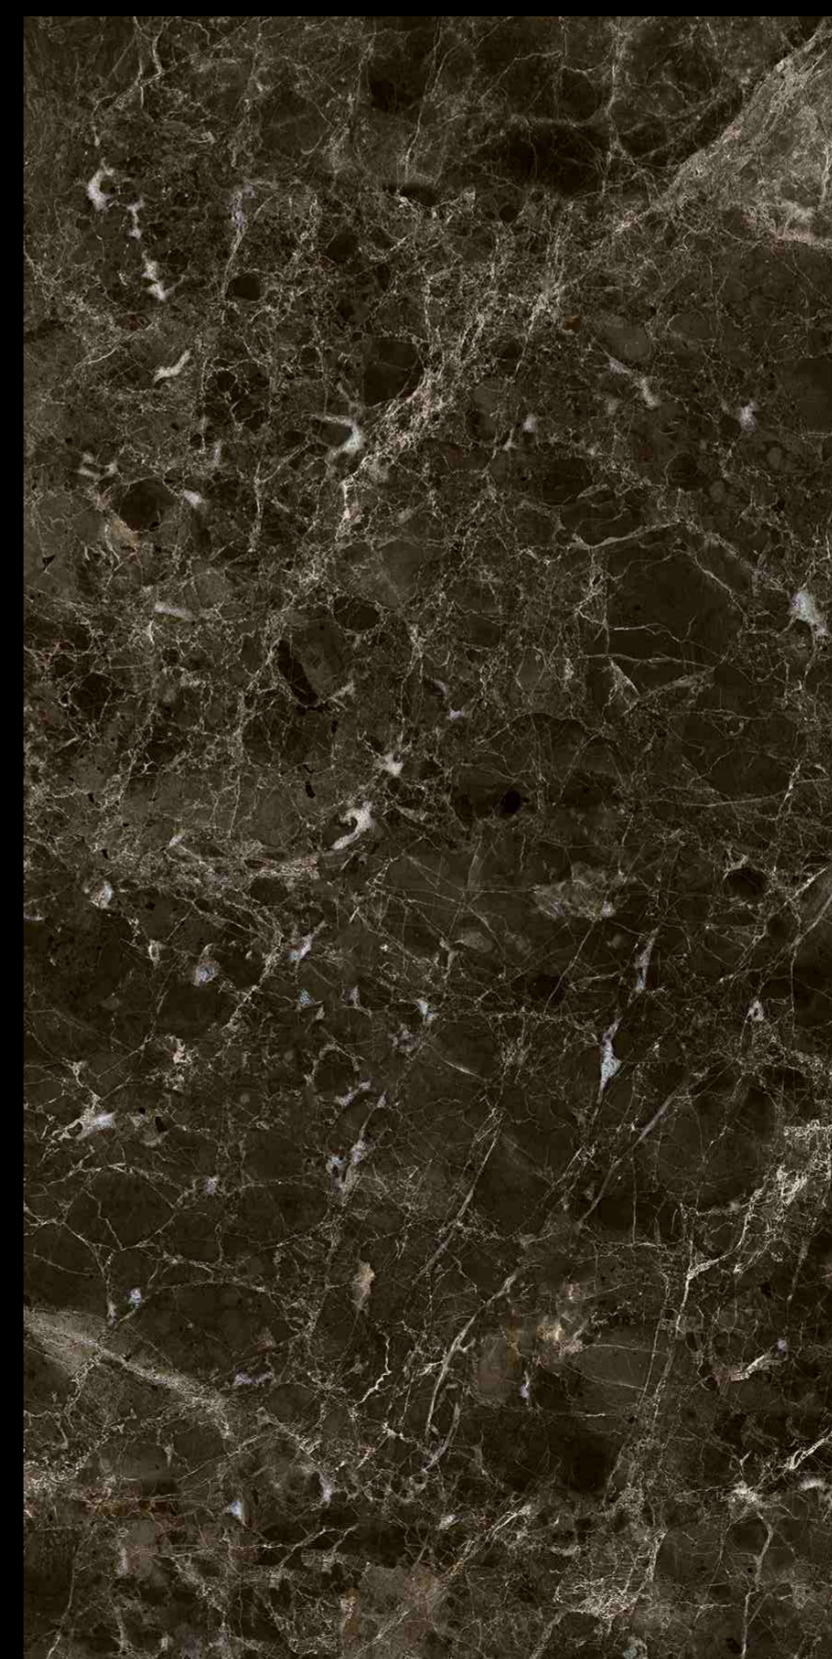

# HIGHGLOSS SERIES

600X1200MM

REGAL SHELL

RANDOM  
AVAILABLE

REGAL SOLAR BLACK

RANDOM  
AVAILABLE

REGAL SPIDER GRISS

RANDOM  
AVAILABLE