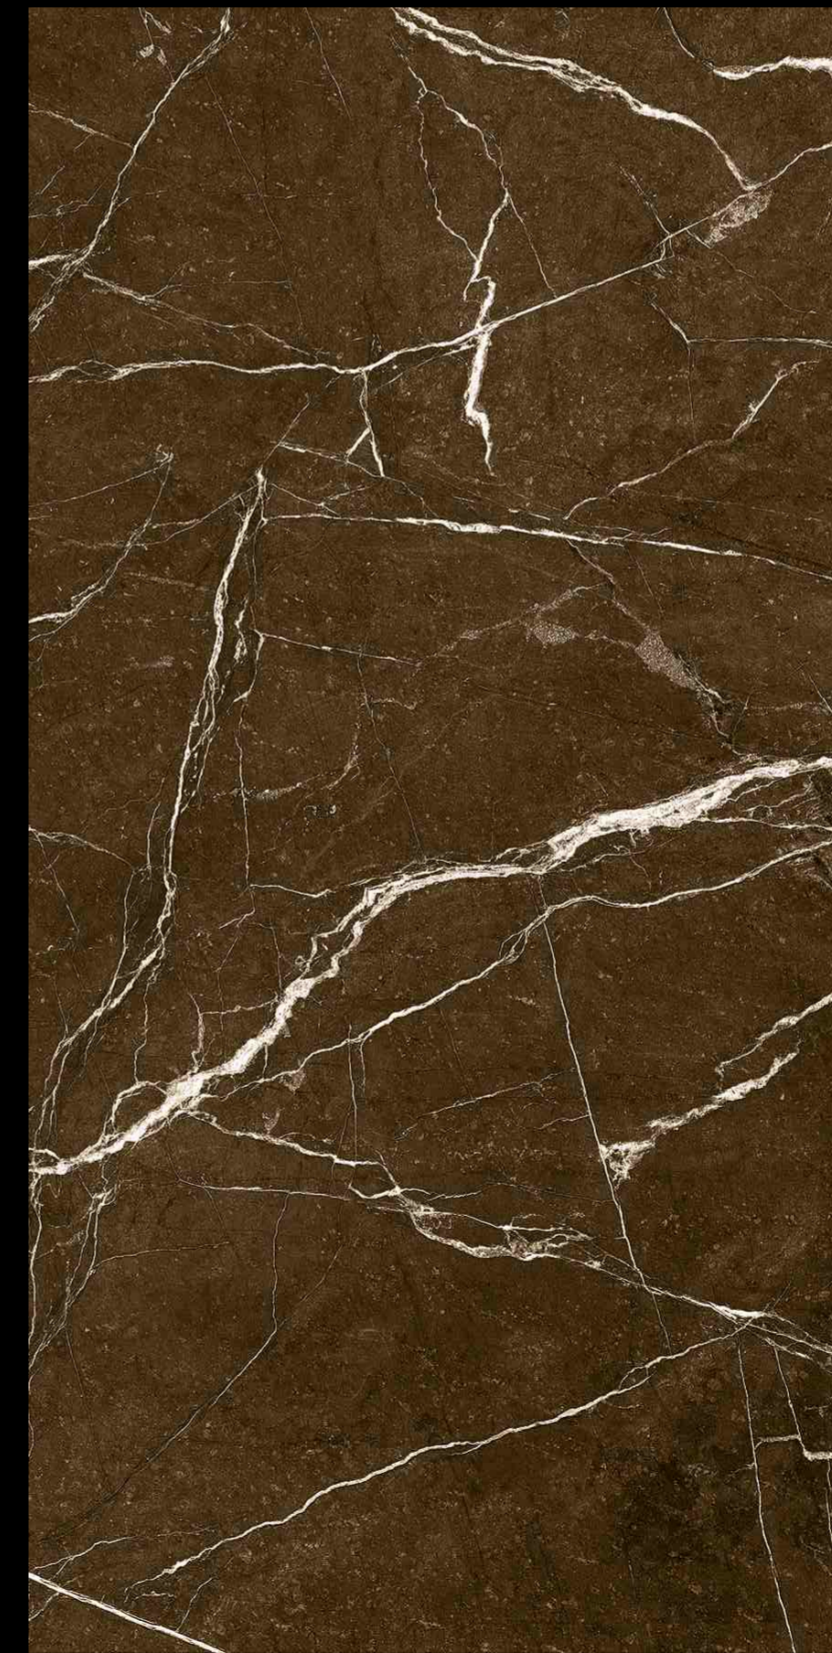

# HIGHGLOSS SERIES

600X1200MM

REGAL SPARKO CRUST

RANDOM  
AVAILABLE

REGAL SABIAN NERO

RANDOM  
AVAILABLE

REGAL SABIAN CHOCO

RANDOM  
AVAILABLE