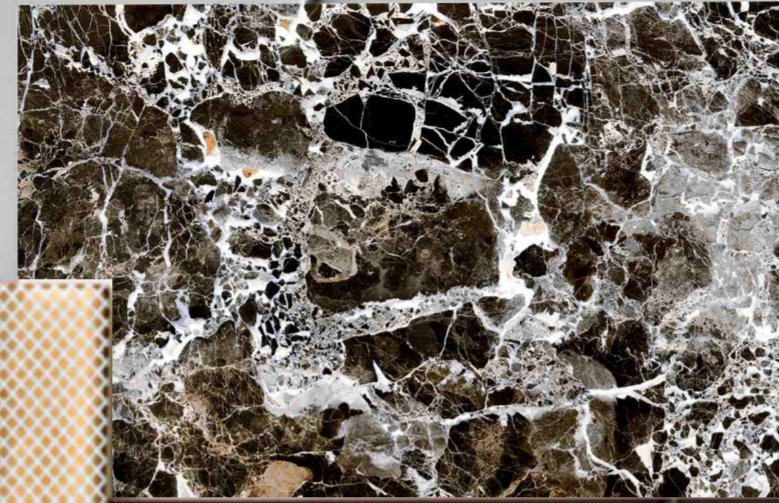

Exhibit The Hidden Charms

GVT | PGVT

Presenting the latest variants of polished vitrified tiles to introduce a well off nature to your abode. Granting a flawless fusion of muscle, grandeur, and endurance. Make the onlookers seek hidden strength and durability while they get dazed observe its luxuriant features, which is always justified through their outstanding endurance. Undergone a perfect procedure of tests & offering a durable quality product that could withstand heavy impacts. This remarkable product tends to stun you with the spellbinding galleria of textures.

HIGHLY
DURABLE

ACID
RESISTANT

STAIN
RESISTANT

EASY TO
CLEAN

DIMENSIONAL
STABILITY

SLIP
RESISTANCE

ECO
FRIENDLY

MAINTENANCE
FREE