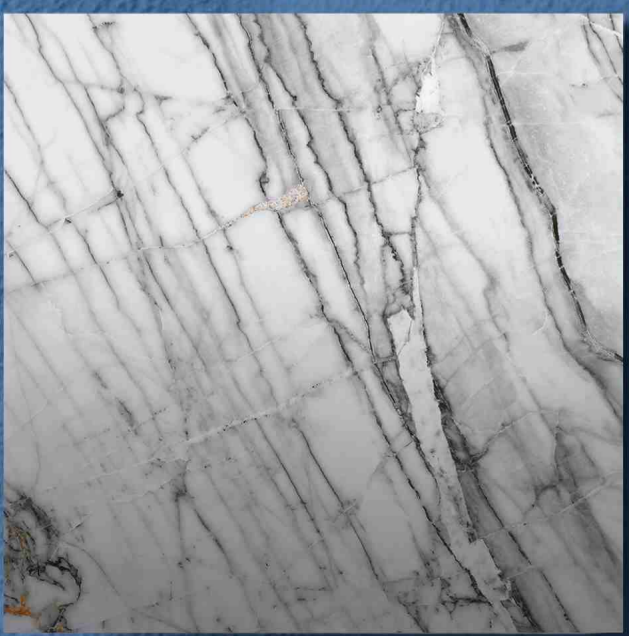

Discover The Lost **Impressions** Of  
The **Eternal** Charm Of Your Ambience.

**HIGHGLOSS SERIES | 600x1200mm**