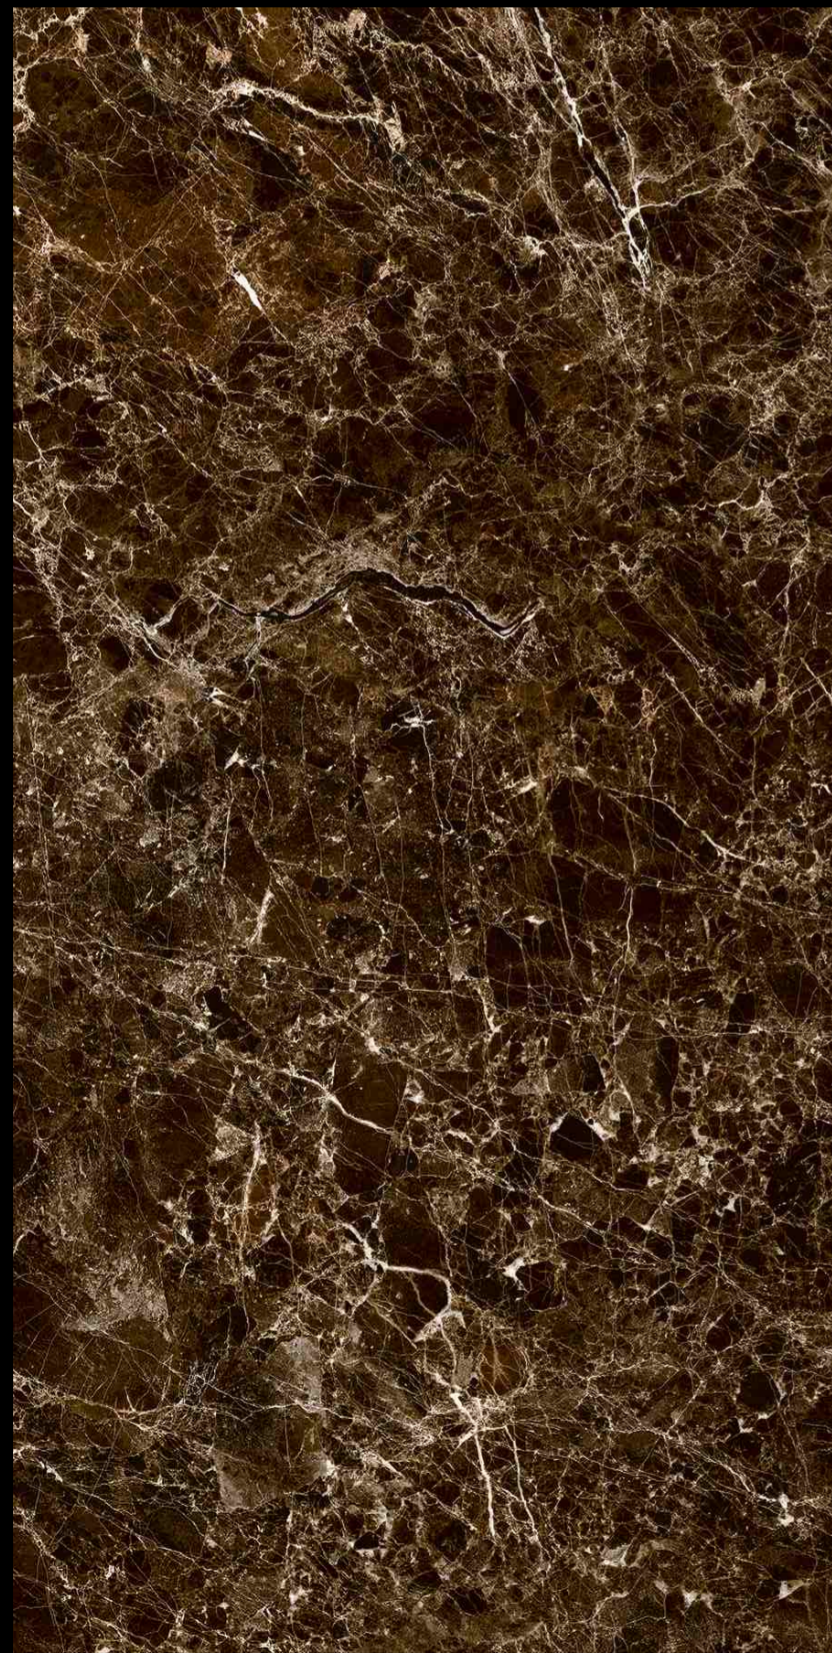

# HIGHGLOSS SERIES

600X1200MM

REGAL EMPERADOR CHOCO RANDOM AVAILABLE

REGAL EMPERADOR COFFE RANDOM AVAILABLE

**Your Key To  
Decor Success**