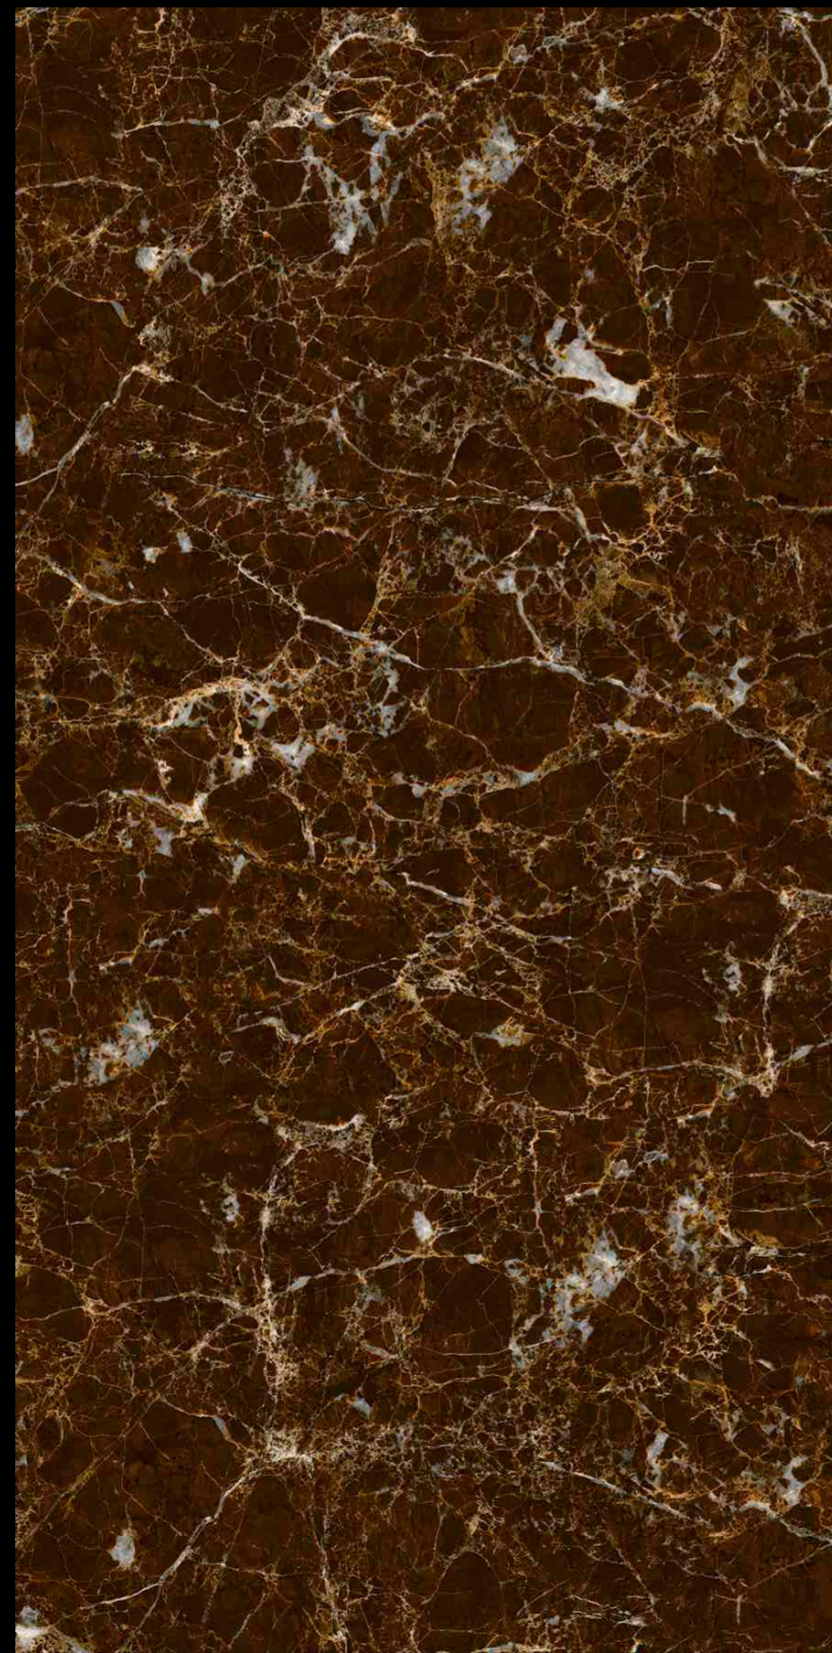

# HIGHGLOSS SERIES

600X1200MM

REGAL EMPERADOR CHOCO RANDOM AVAILABLE

REGAL EMPERADOR COFFE RANDOM AVAILABLE

**Your Key To  
Decor Success**