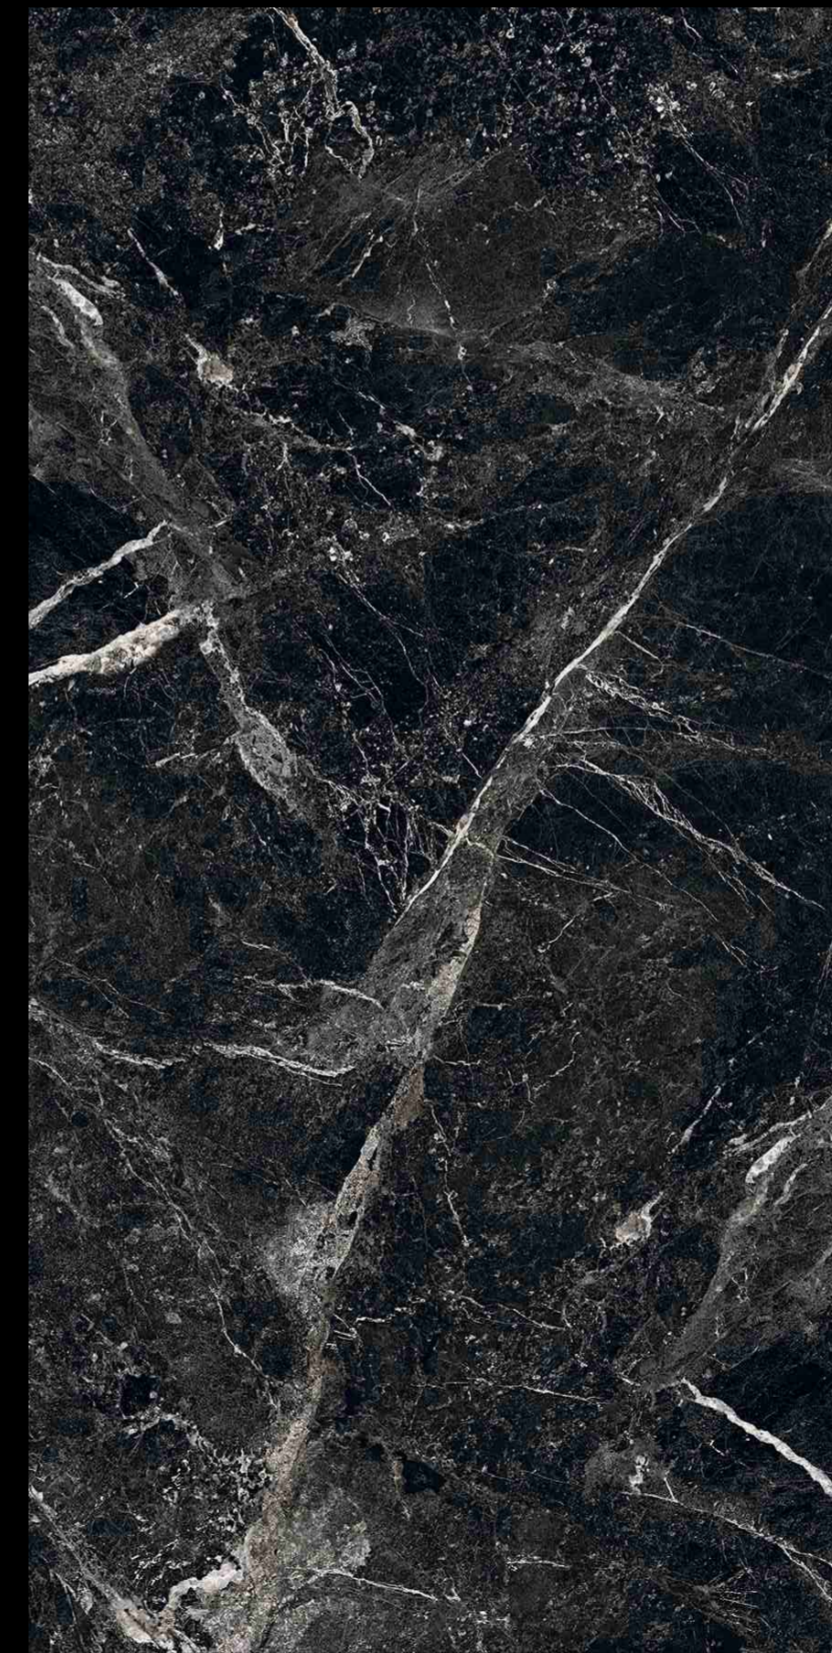

# HIGHGLOSS SERIES

600X1200MM

REGAL AMAZE COPPER

RANDOM  
AVAILABLE

REGAL ARBES BROWN

RANDOM  
AVAILABLE

REGAL ARGOS BLACK

RANDOM  
AVAILABLE