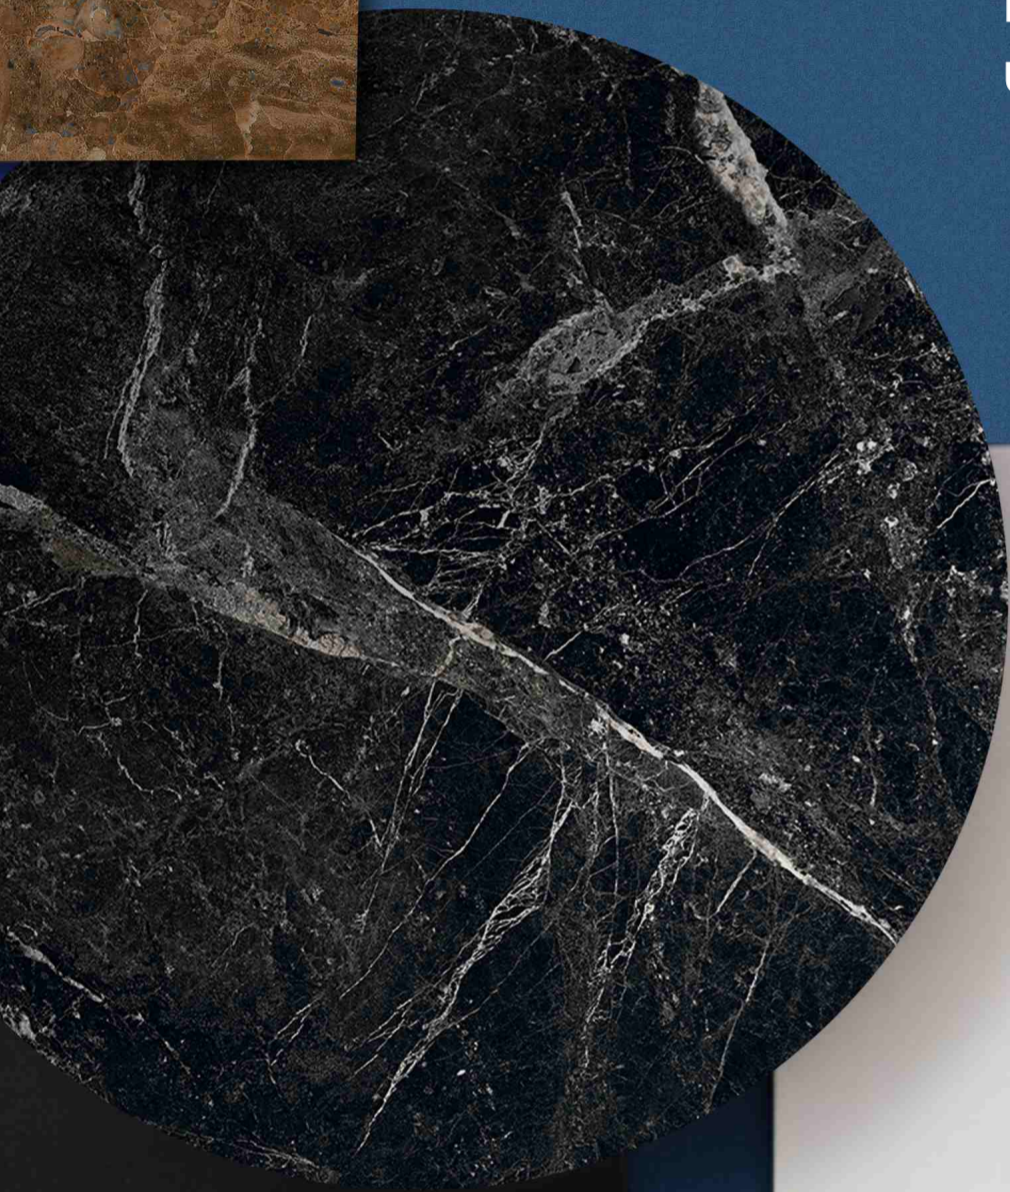

Discover The Lost **Impressions** Of  
The **Eternal** Charm Of Your Ambience.

**HIGHGLOSS SERIES | 600x1200mm**