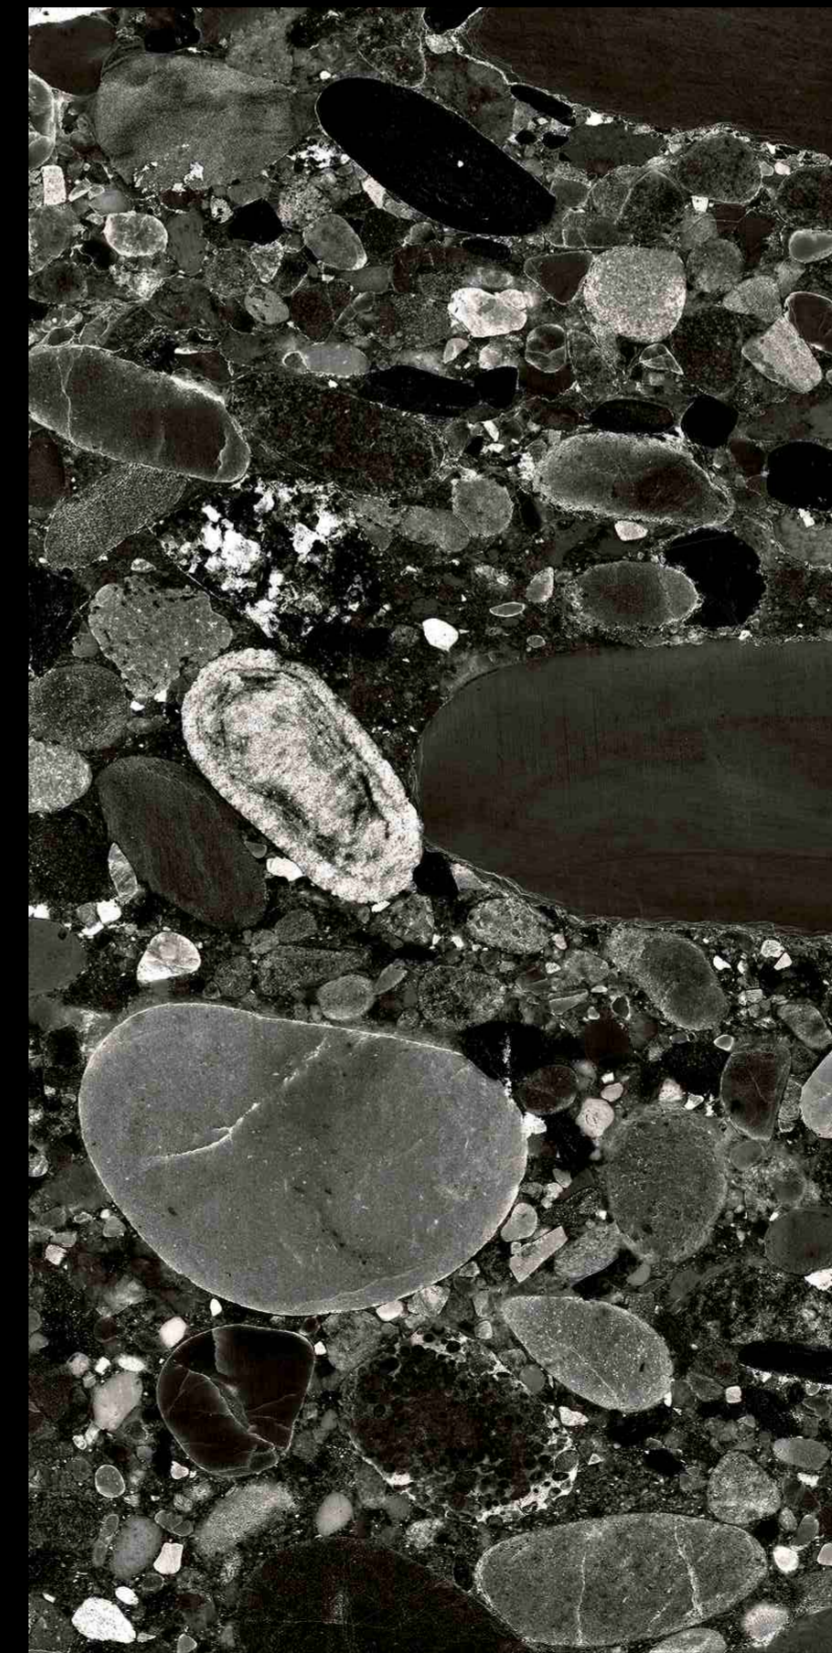

# HIGHGLOSS SERIES

600X1200MM

REGAL GLITTER NERO

RANDOM  
AVAILABLE

REGAL GOLDEN PORTROW

RANDOM  
AVAILABLE

REGAL GRAVEL STONE

RANDOM  
AVAILABLE