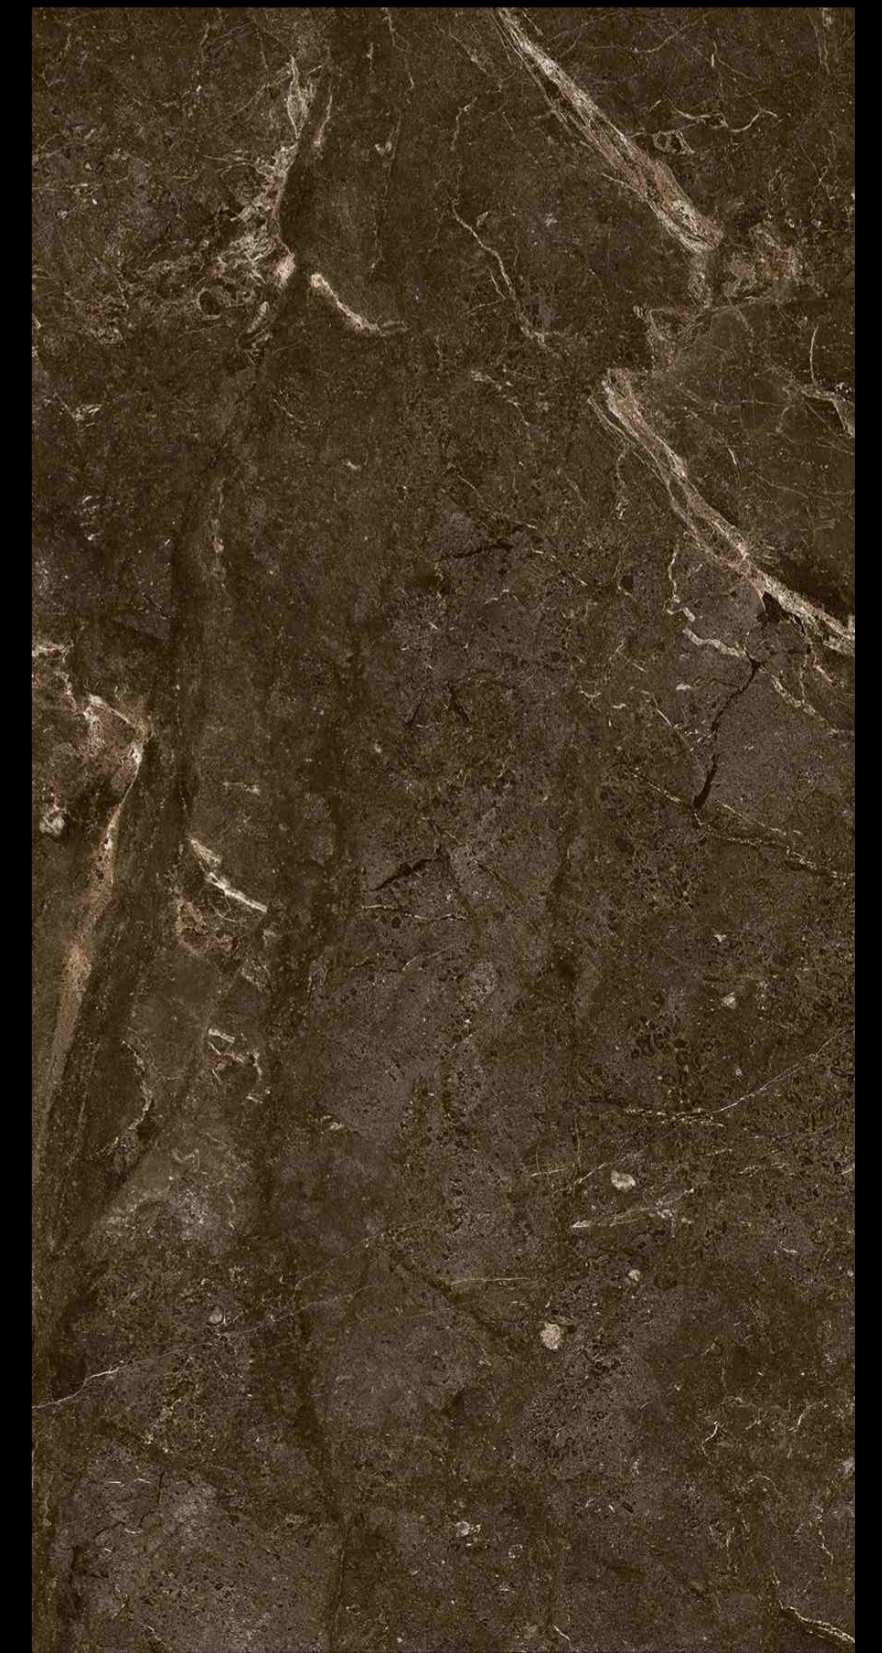

# HIGHGLOSS SERIES

600X1200MM

REGAL LOSSETO RUST

RANDOM  
AVAILABLE

REGAL MIRAGE BLACK

RANDOM  
AVAILABLE

REGAL MONACO BLACK

RANDOM  
AVAILABLE