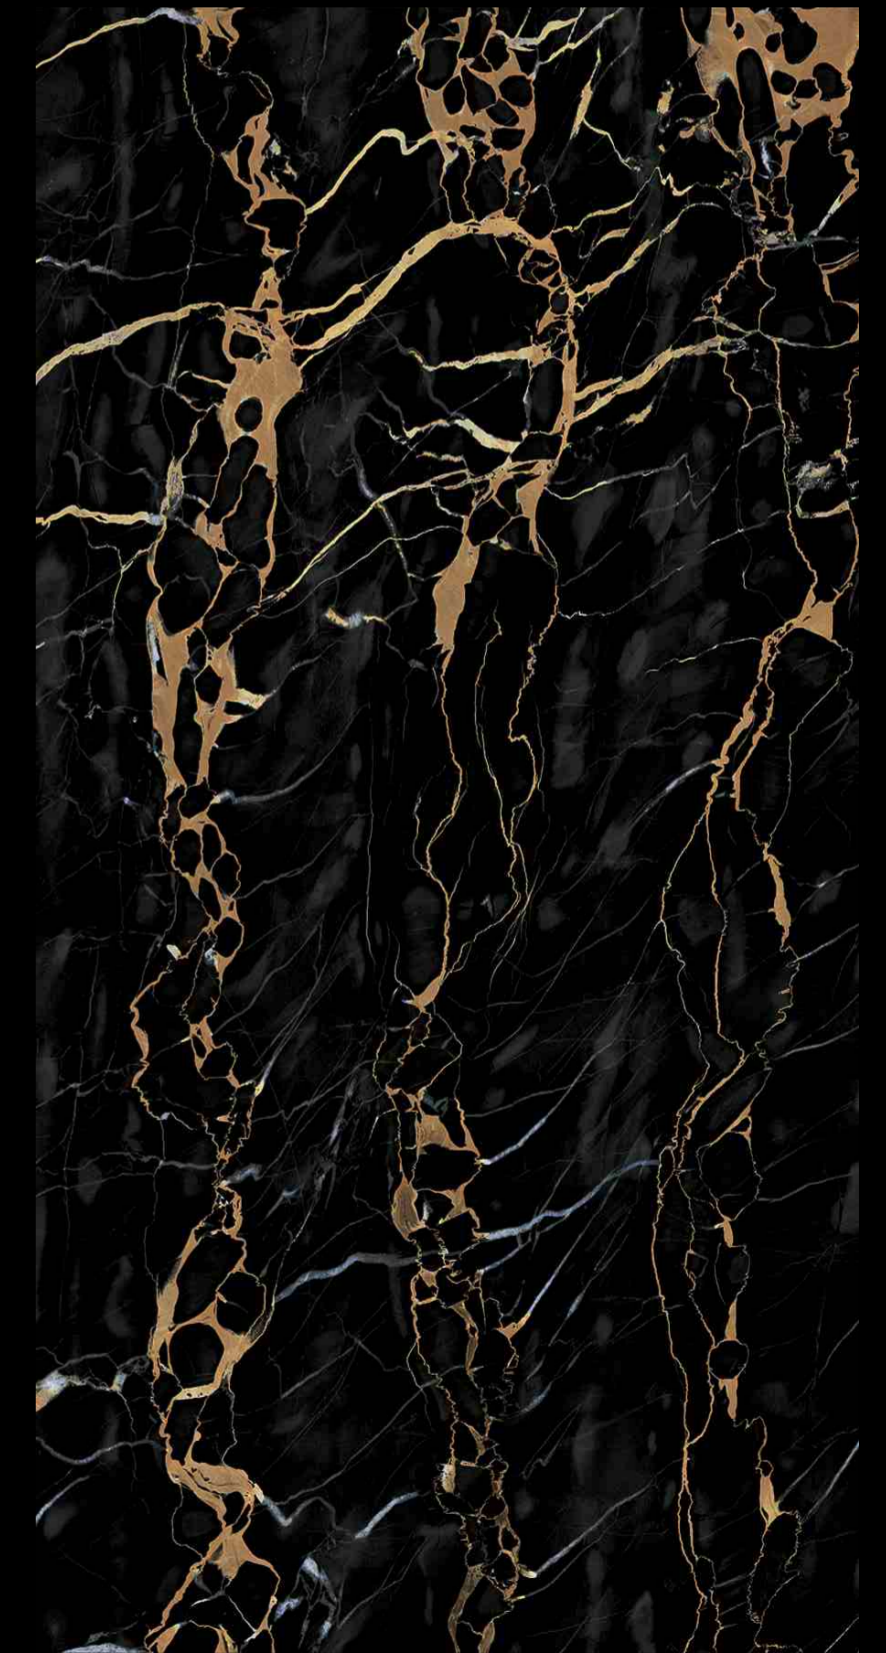

# HIGHGLOSS SERIES

600X1200MM

REGAL BLACK JEMS

RANDOM  
AVAILABLE

REGAL BROWN BERRY

RANDOM  
AVAILABLE

REGAL CERSTONE NAVY

RANDOM  
AVAILABLE