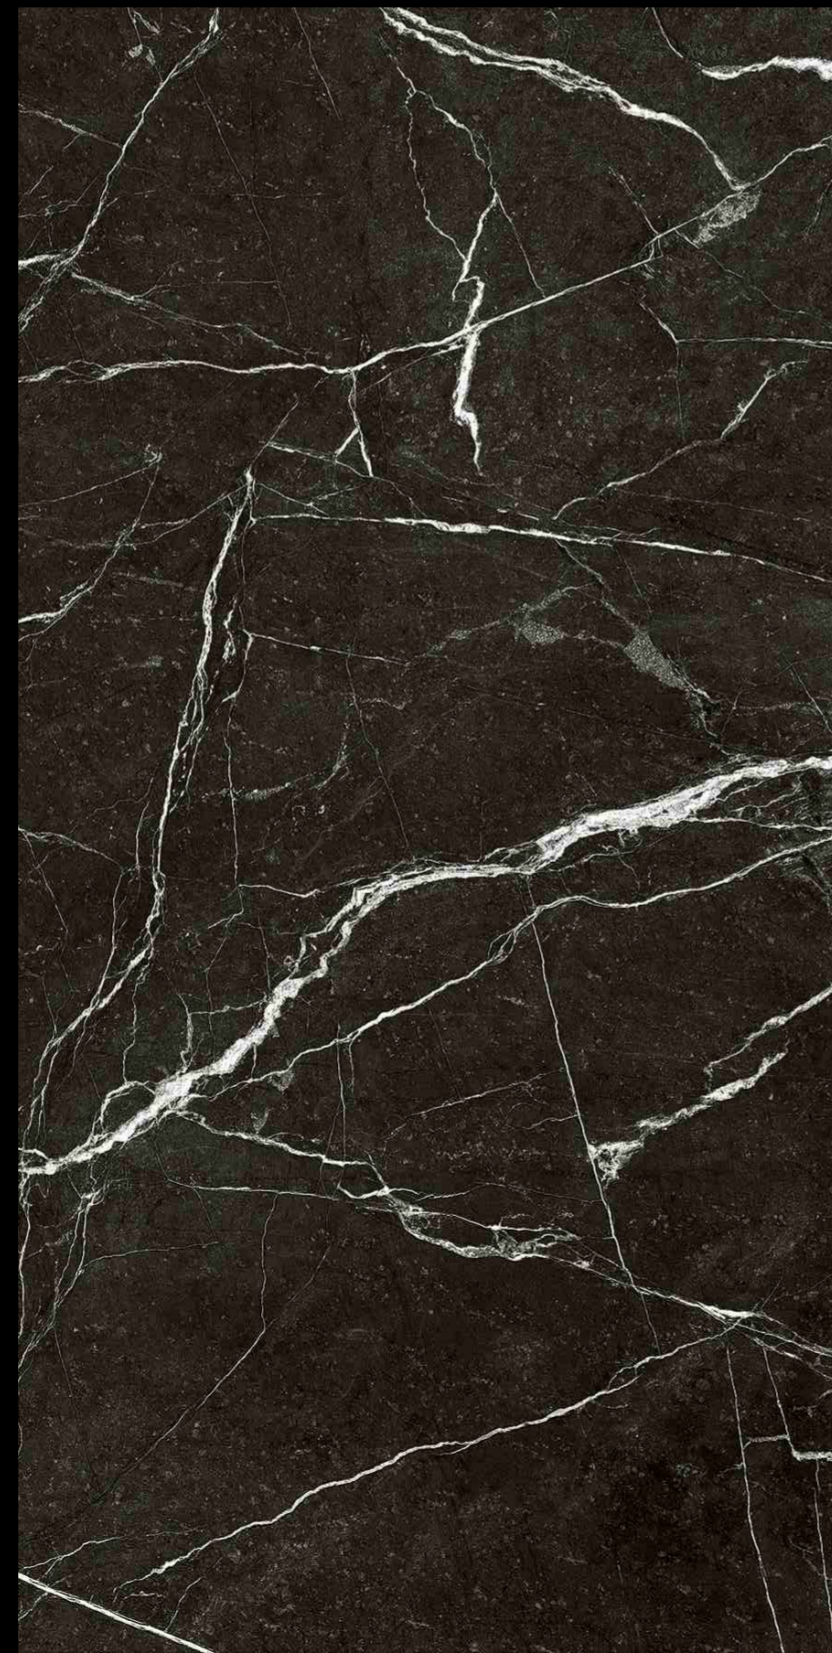

# HIGHGLOSS SERIES

600X1200MM

REGAL SPARKO CRUST

RANDOM  
AVAILABLE

REGAL SABIAN NERO

RANDOM  
AVAILABLE

REGAL SABIAN CHOCO

RANDOM  
AVAILABLE