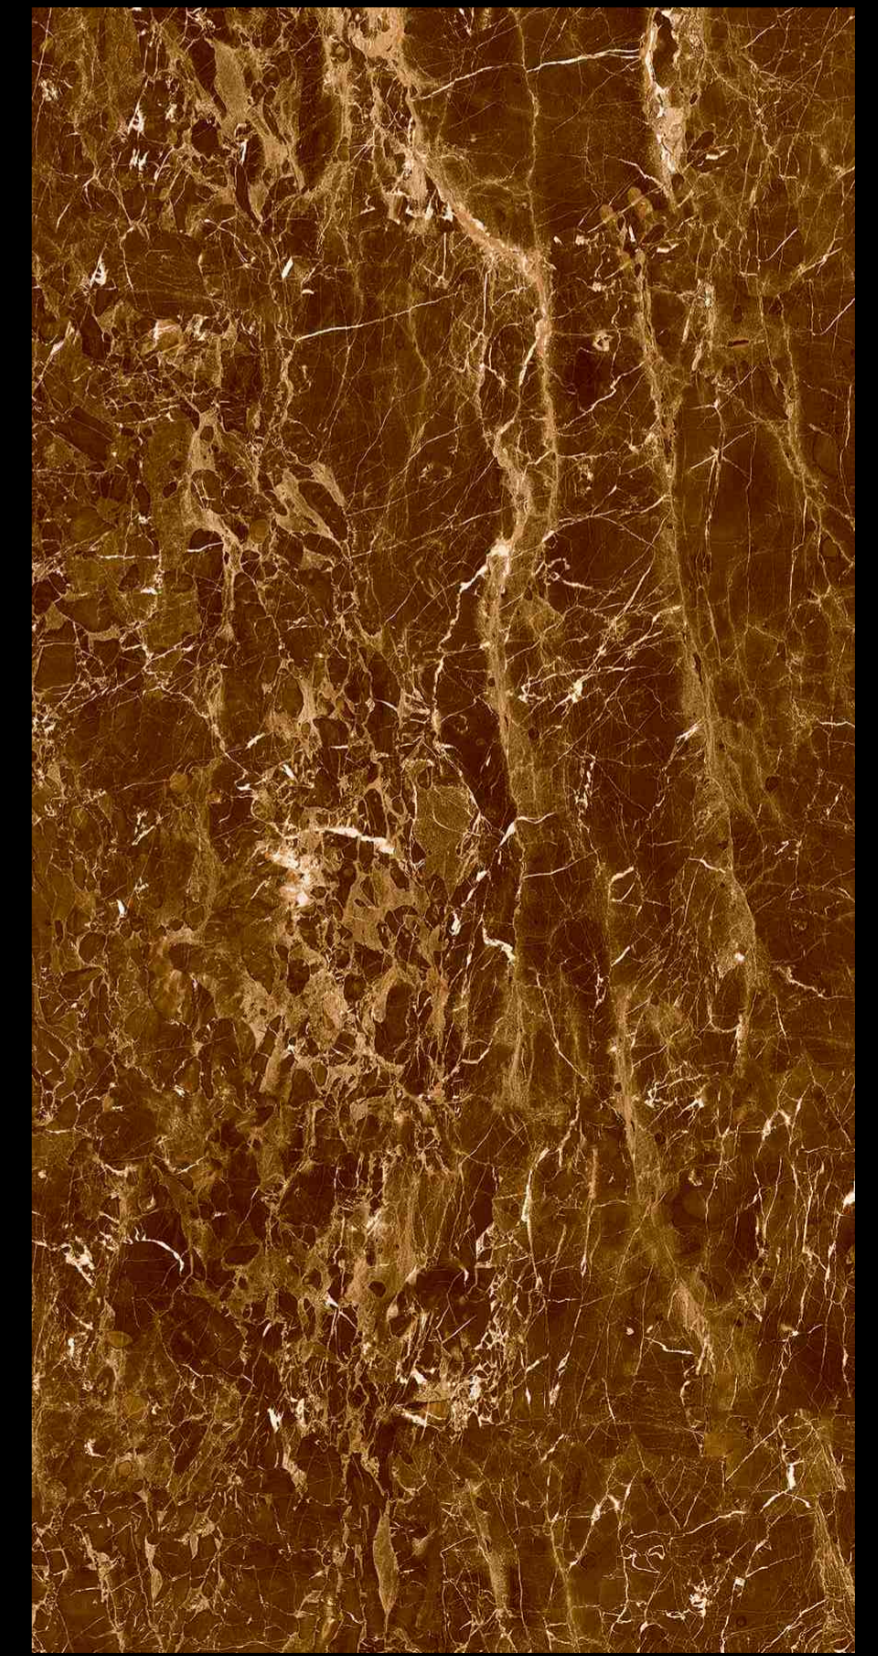

# HIGHGLOSS SERIES

600X1200MM

REGAL JELISKA BLACK

RANDOM  
AVAILABLE

REGAL JUPETER BLACK

RANDOM  
AVAILABLE

REGAL LEZARIO BLACK

RANDOM  
AVAILABLE