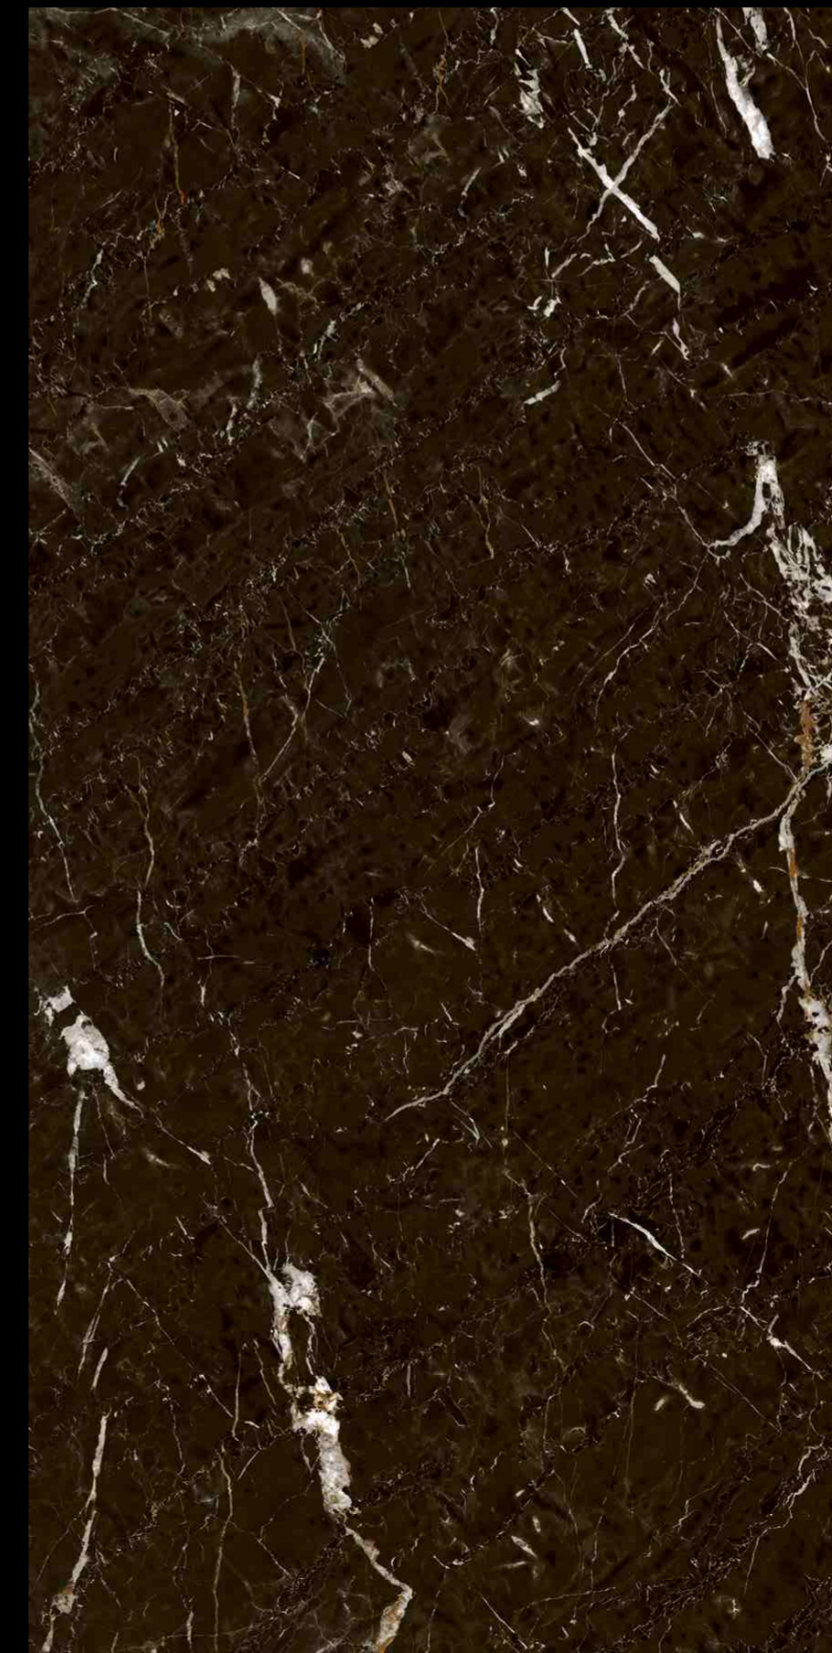

# HIGHGLOSS SERIES

600X1200MM

REGAL OCEANIC LAVA

RANDOM  
AVAILABLE

REGAL ORACLE NERO

RANDOM  
AVAILABLE

REGAL ORACLE CHOCO

RANDOM  
AVAILABLE