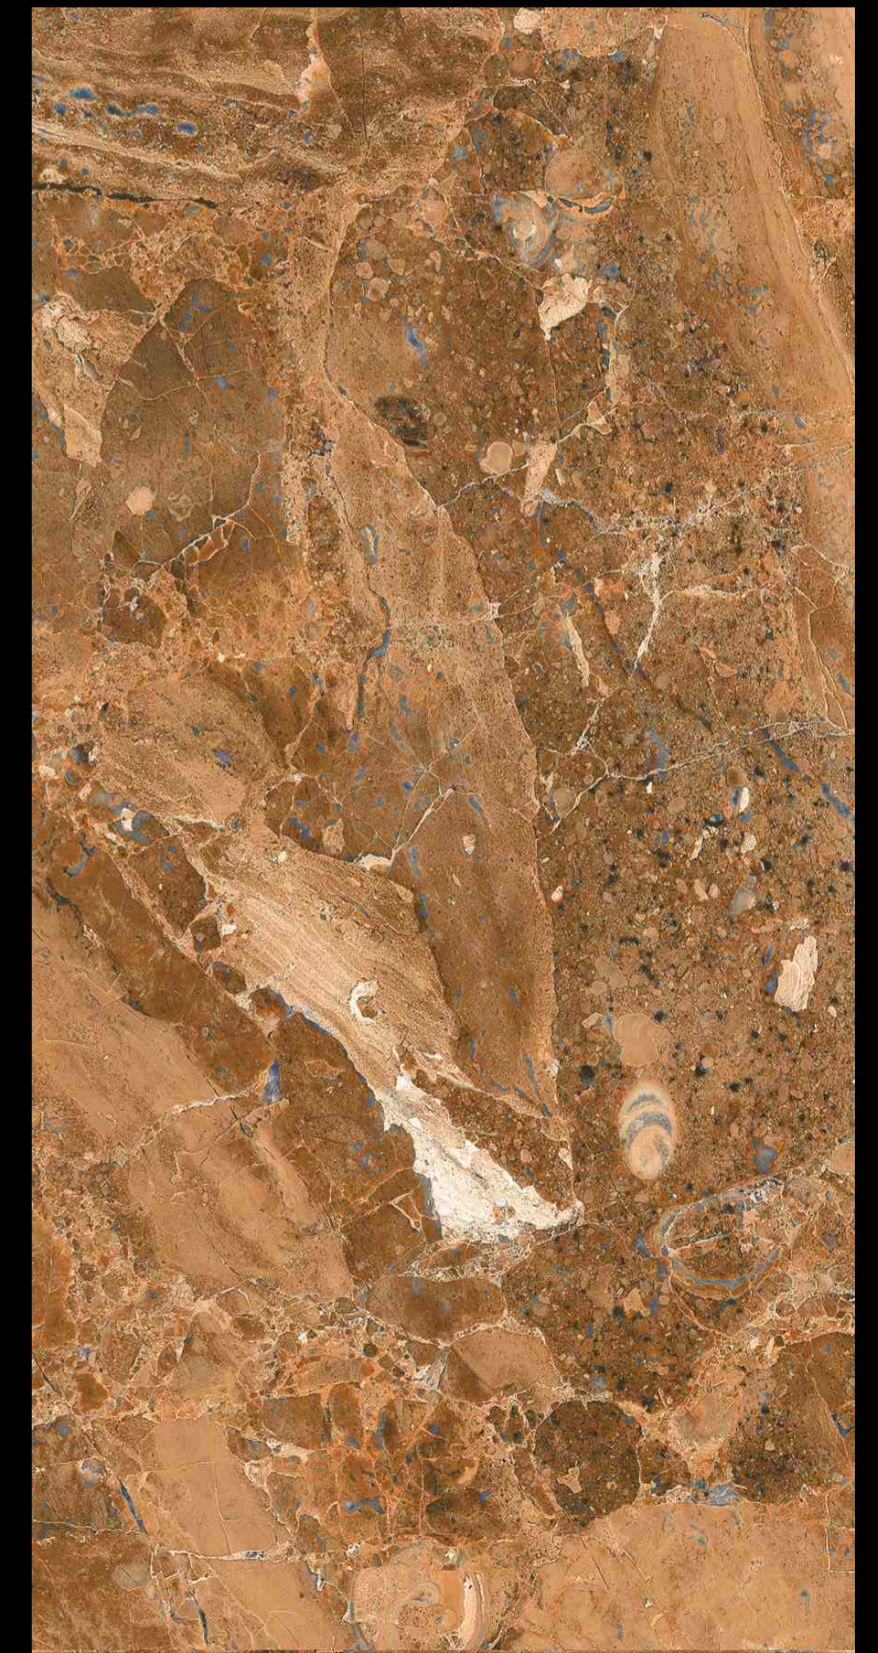

# HIGHGLOSS SERIES

600X1200MM

REGAL AMAZE COPPER

RANDOM  
AVAILABLE

REGAL ARBES BROWN

RANDOM  
AVAILABLE

REGAL ARGOS BLACK

RANDOM  
AVAILABLE