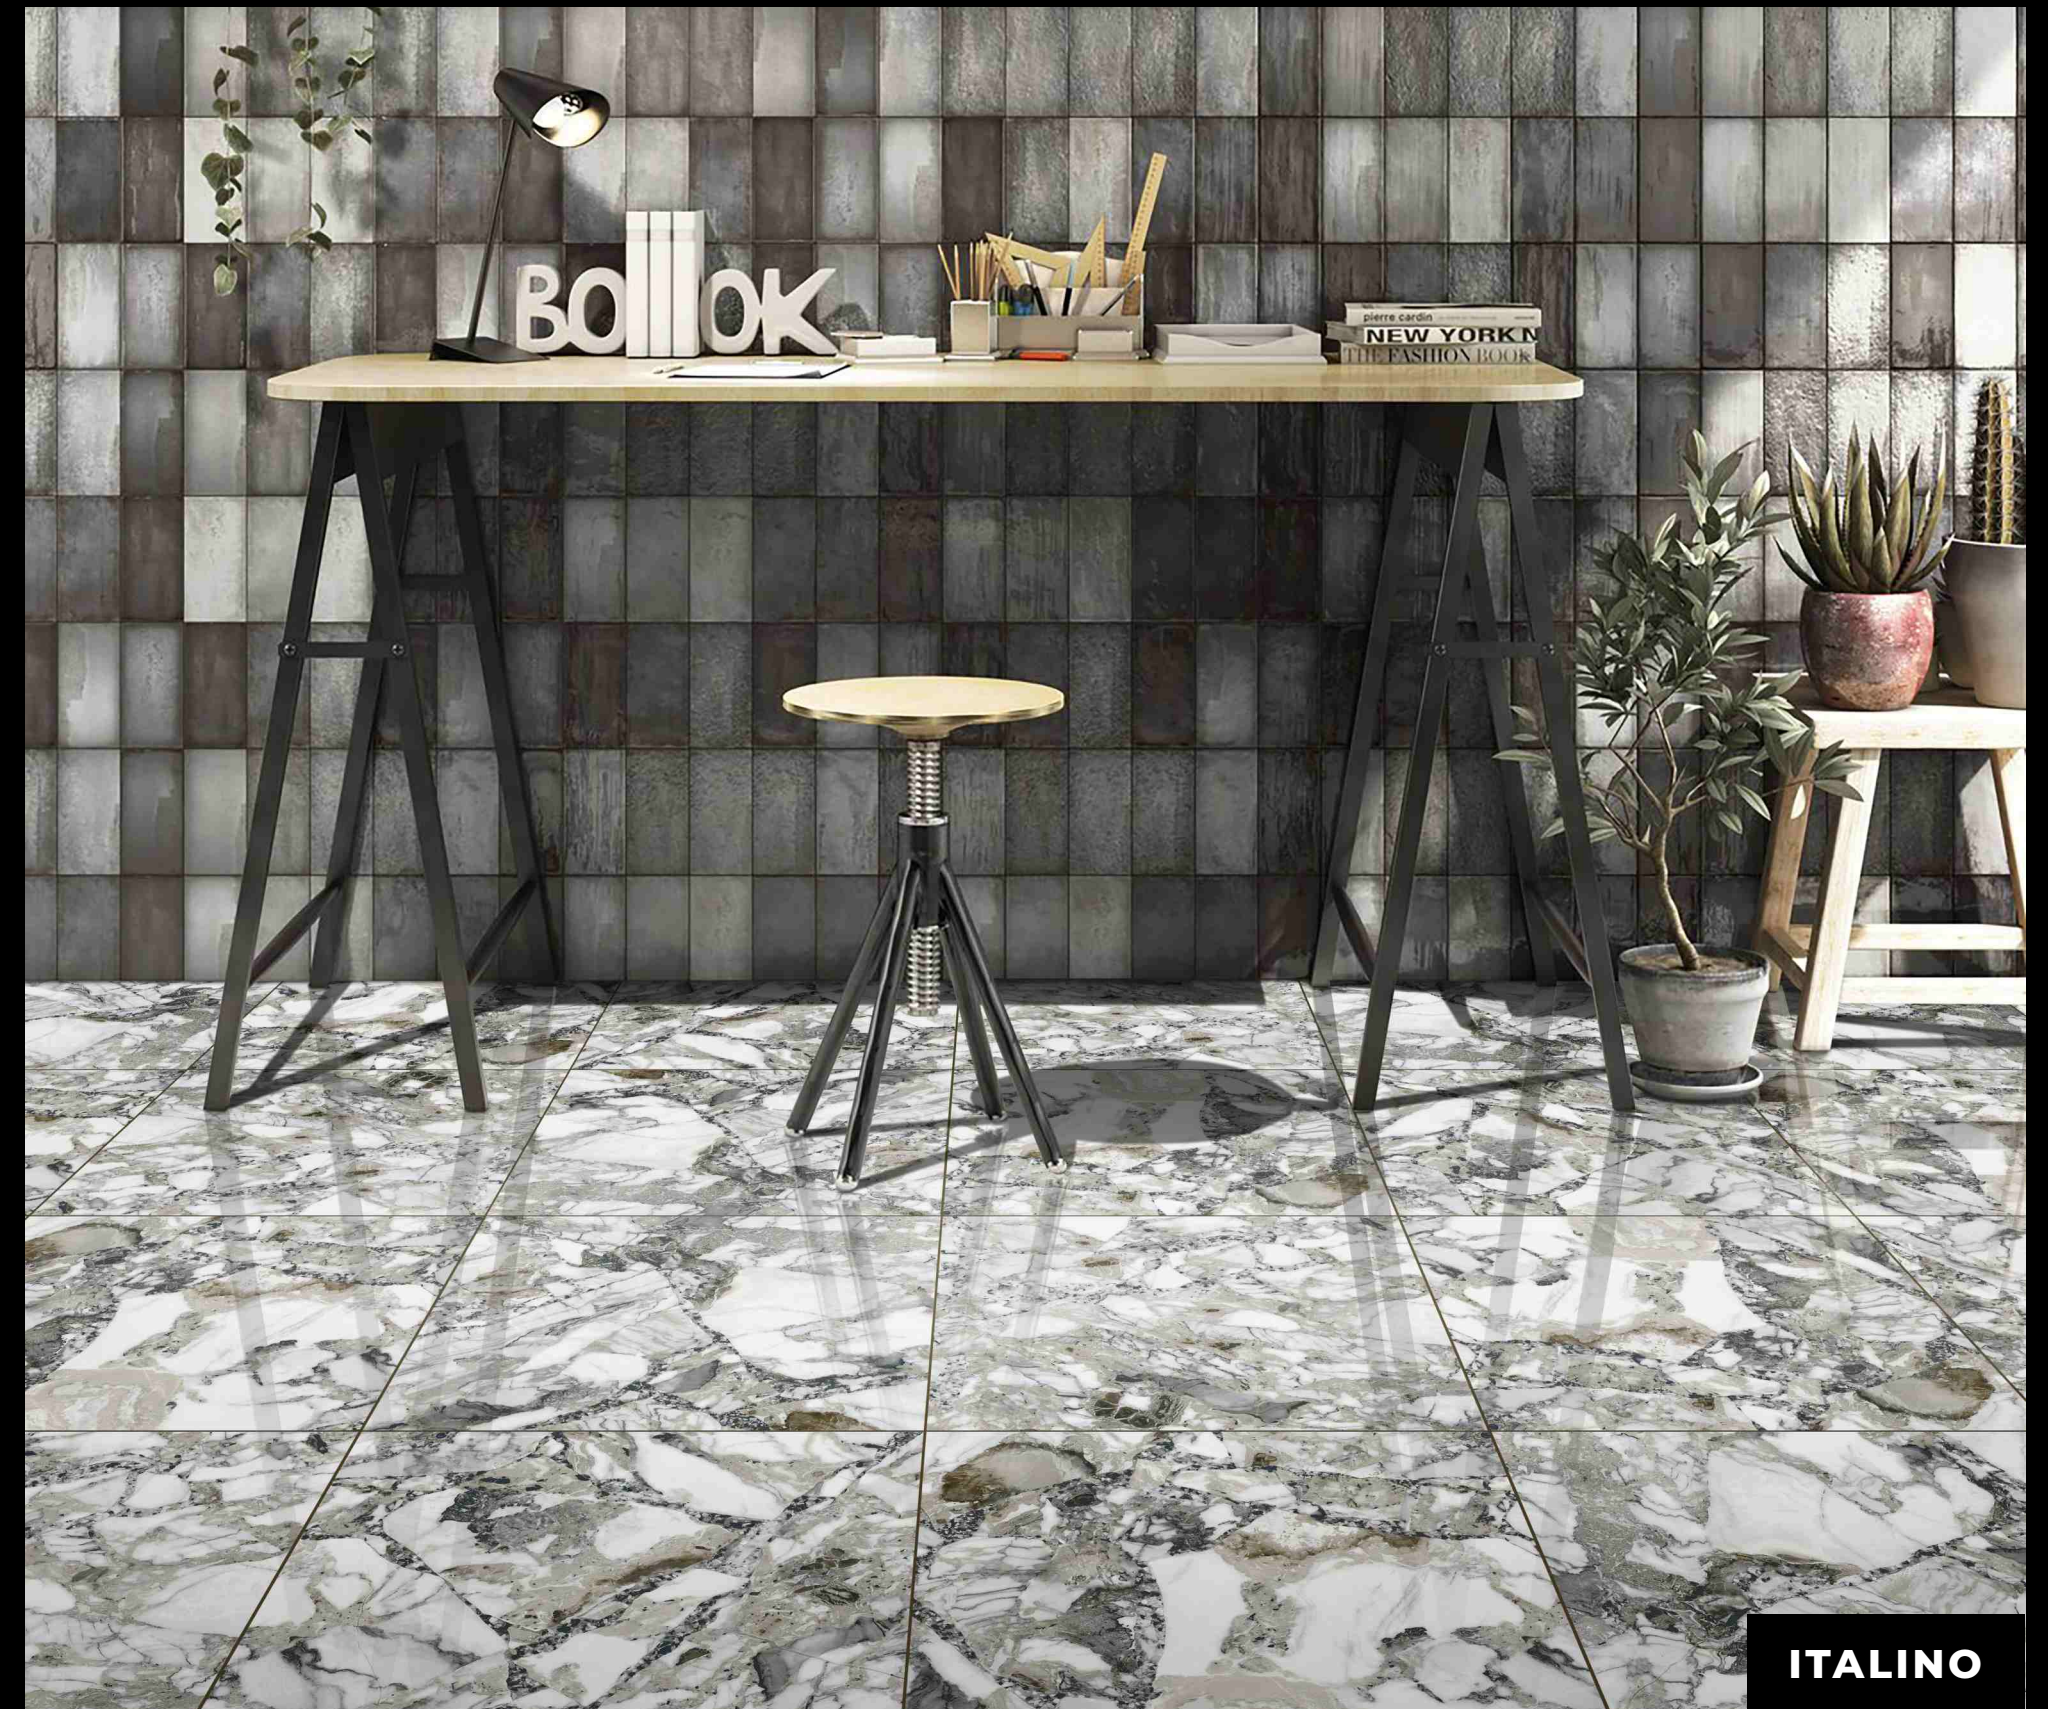

RANDOM AVAILABLE 

ITALINO

GLOSSY SERIES

600X600MM

-  STAIN RESISTANCE
-  FROST RESISTANCE
-  DURABLE BODY
-  CHEMICALS RESISTANCE
-  ECO FRIENDLY

FEATHER CREMA

RANDOM
AVAILABLE 

FEATHER BLUE