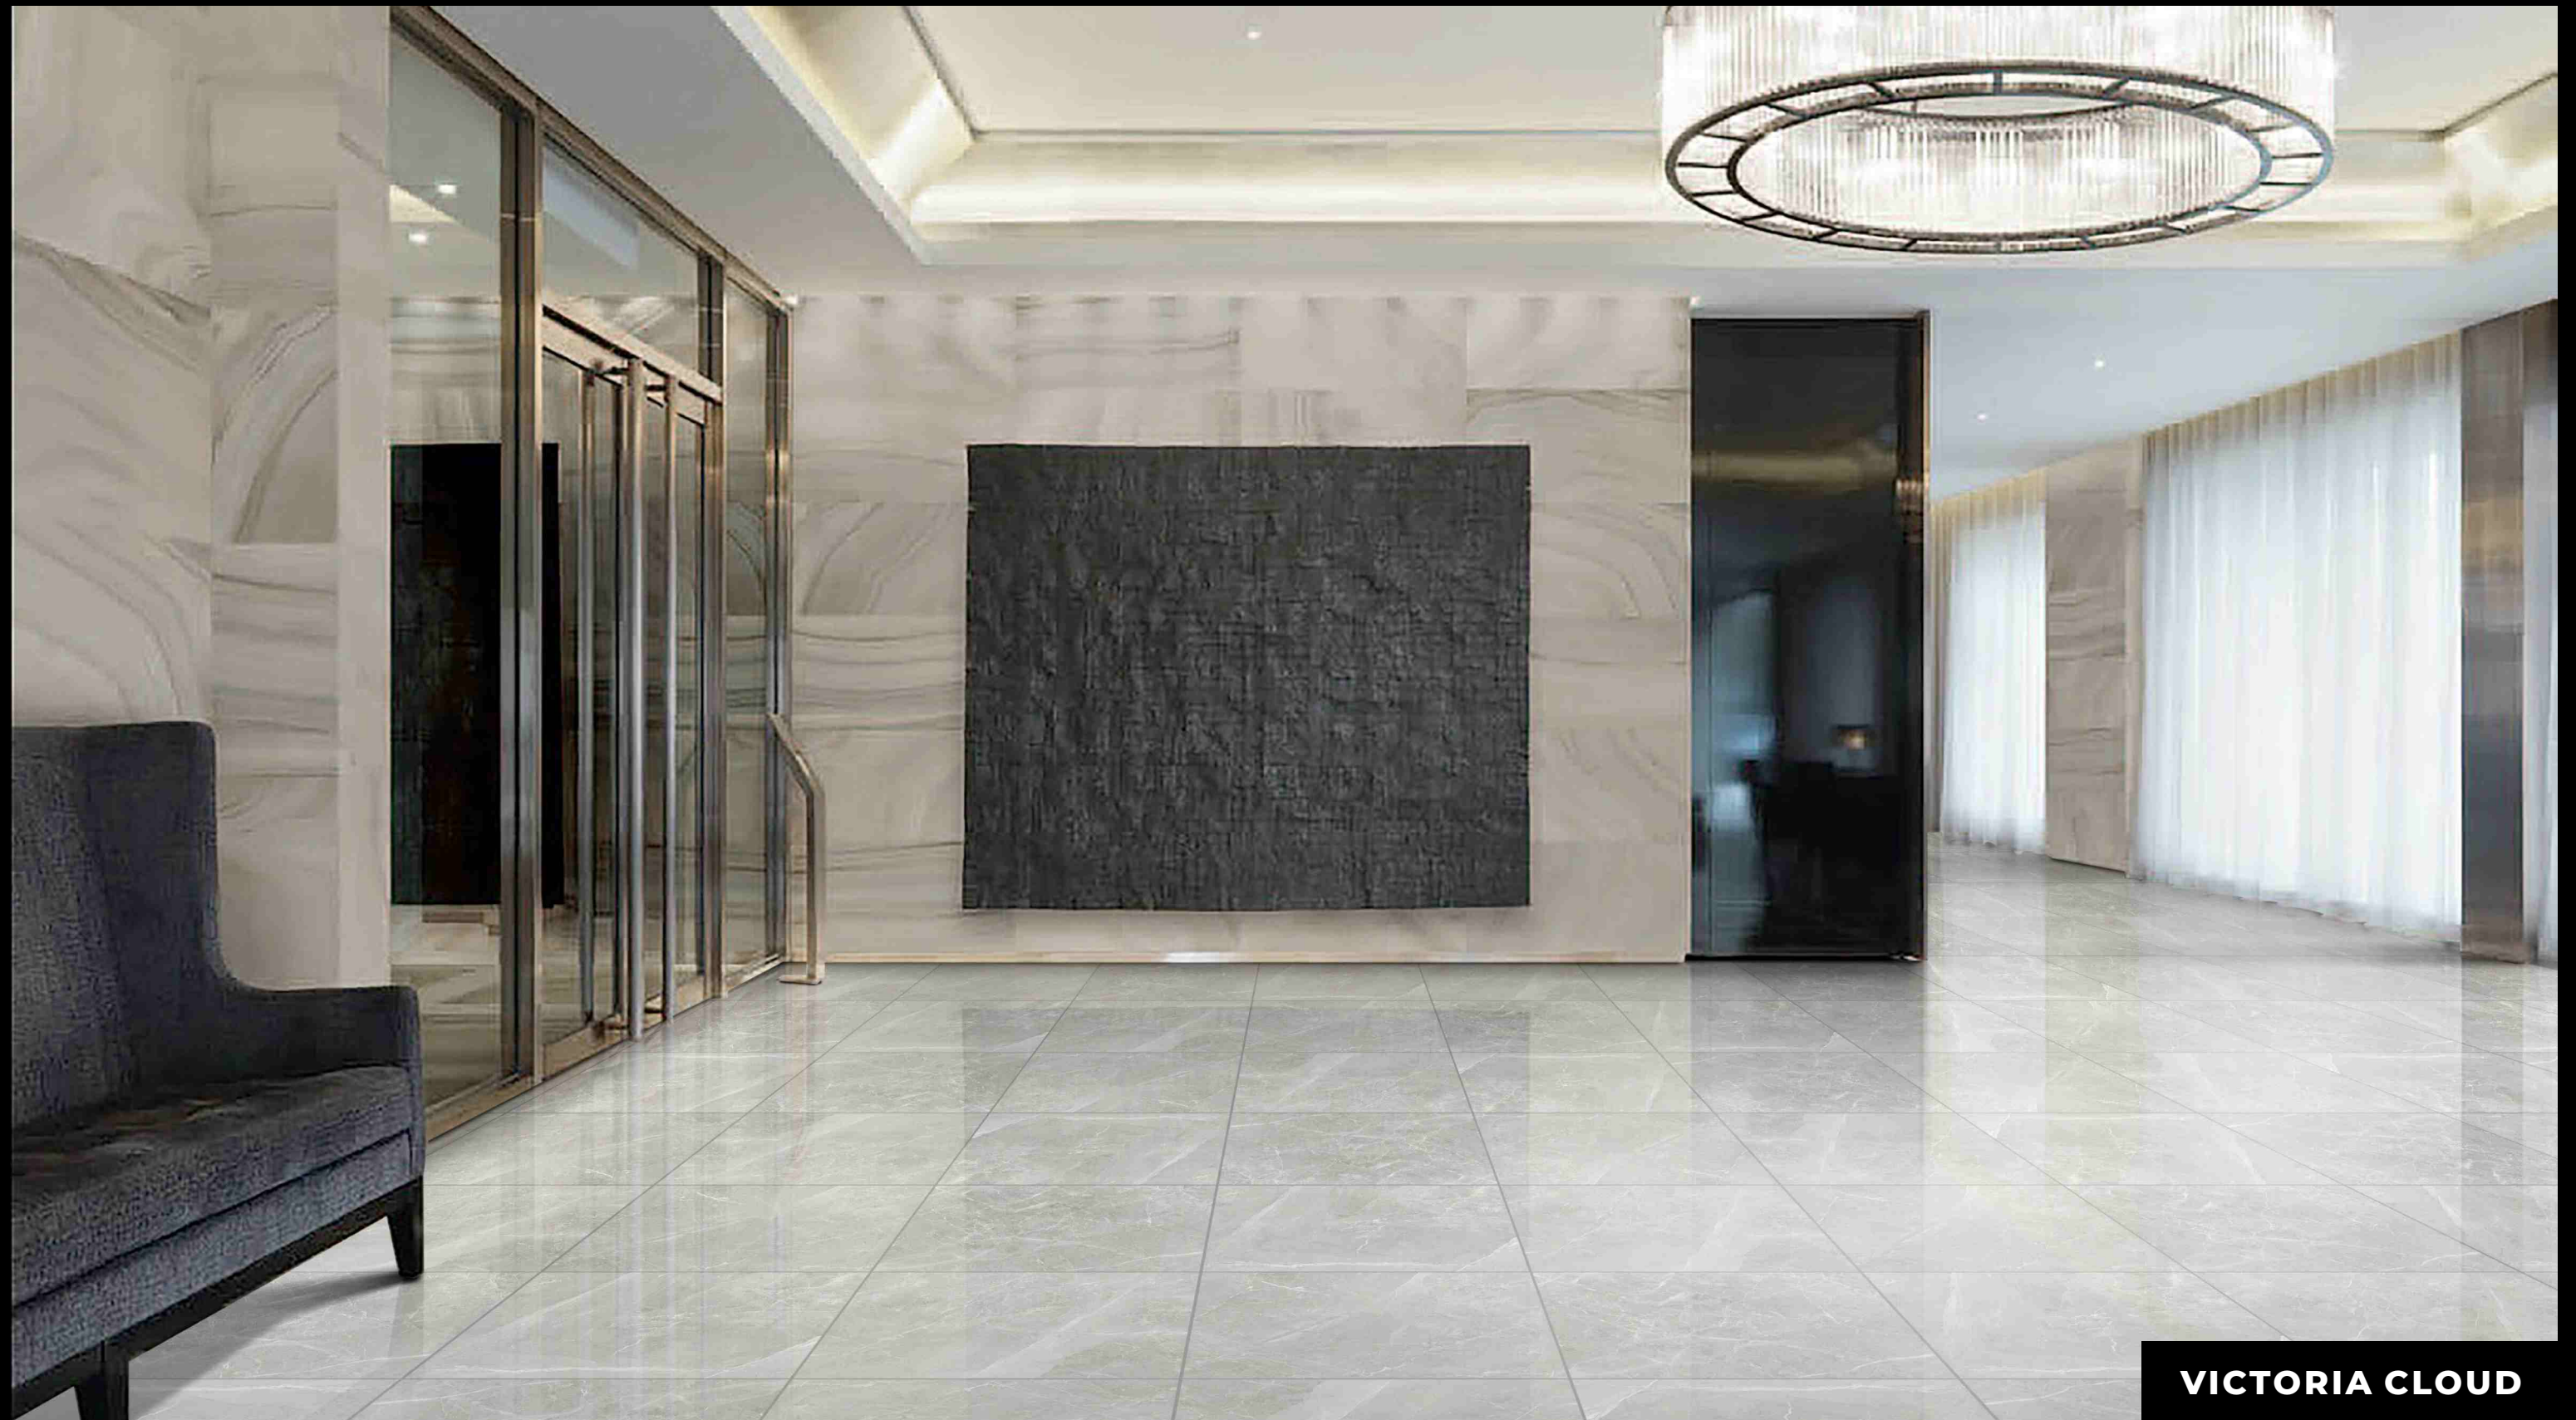

VICTORIA CLOUD