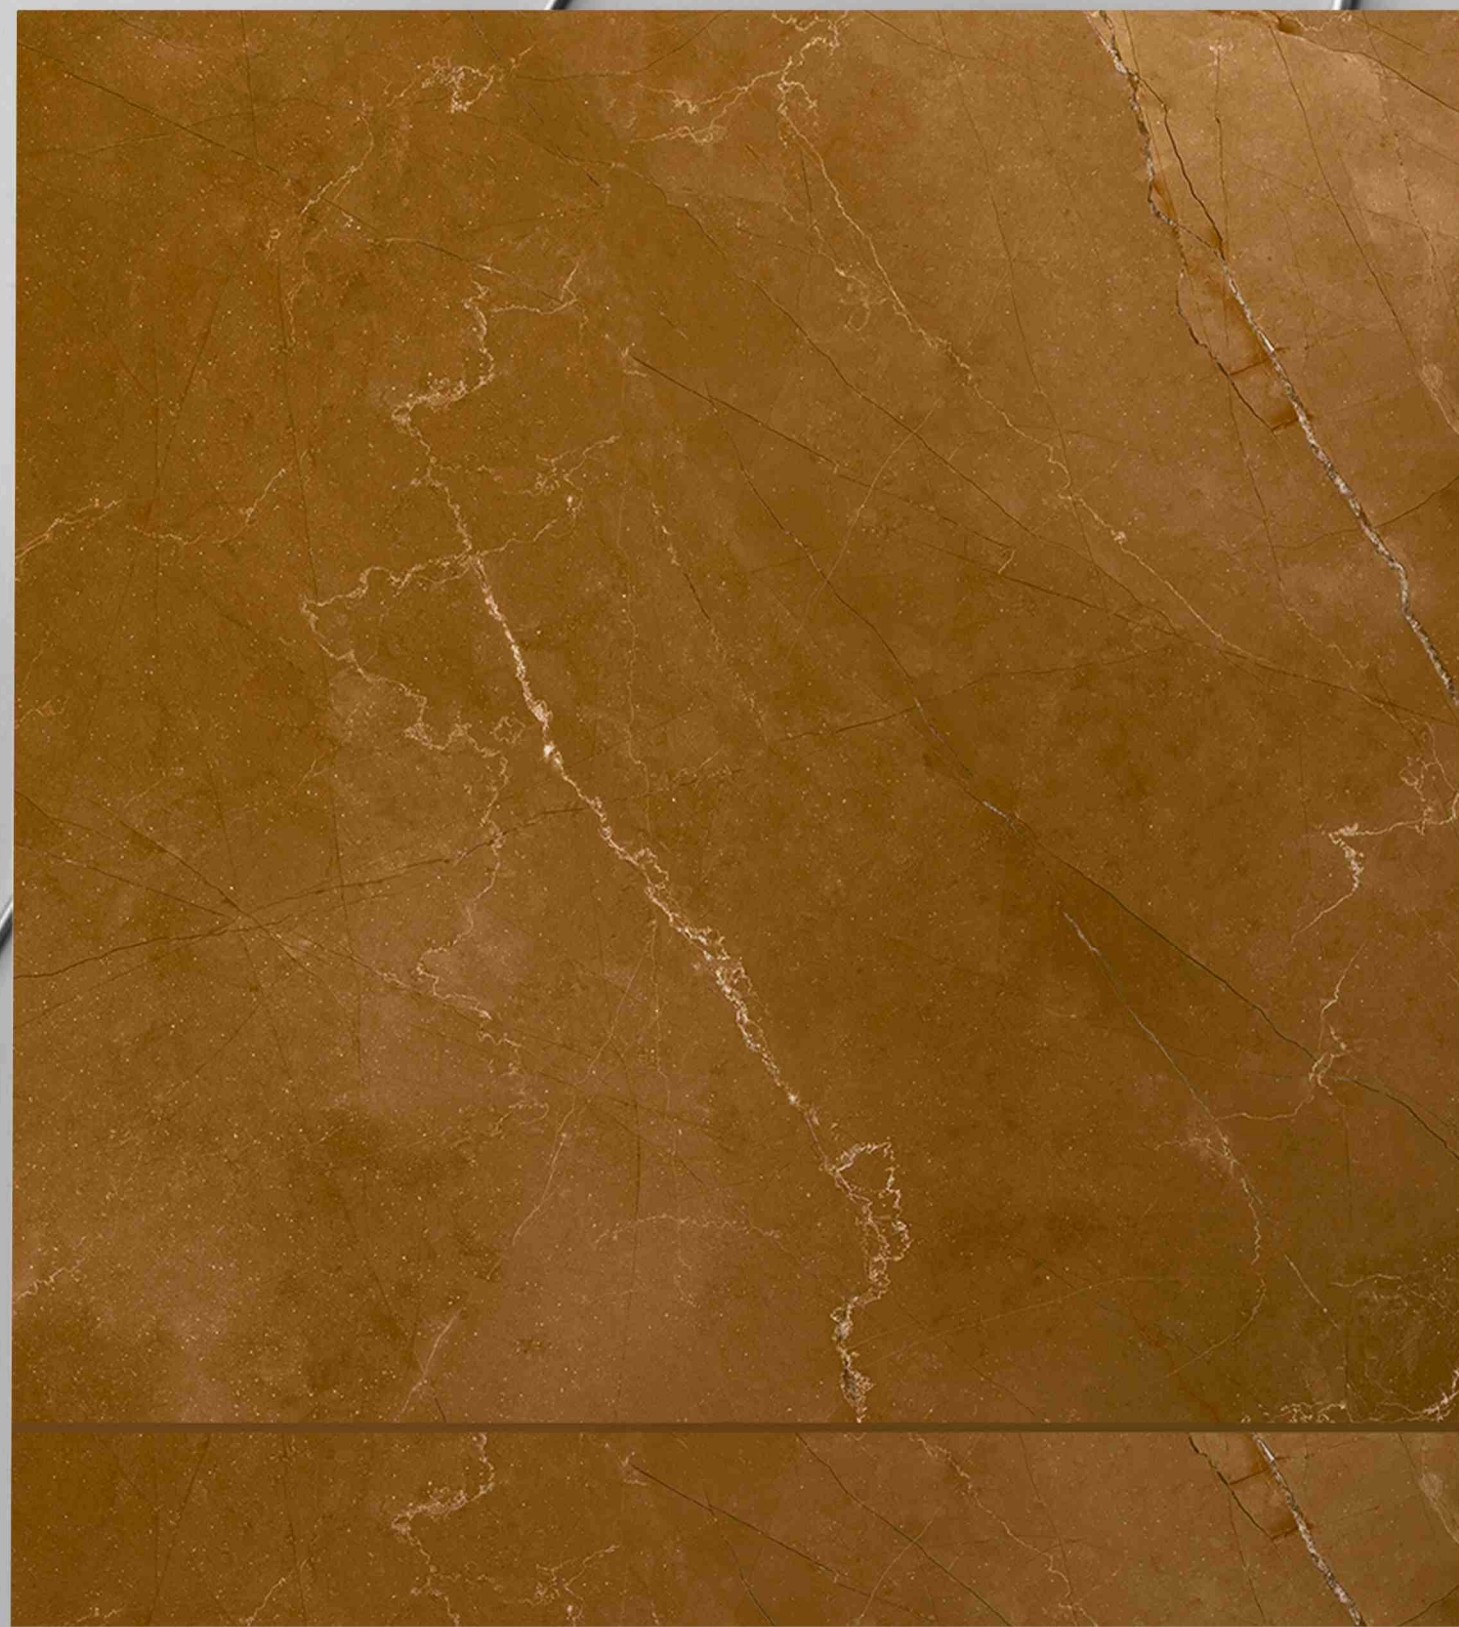

600x600mm | 600x1200mm

Open the doorway
towards flamboyance

GVT | PGVT

Presenting the latest variants of polished vitrified tiles to introduce a well off nature to your abode. Granting a flawless fusion of muscle, grandeur, and endurance. Make the onlookers seek hidden strength and durability while they get dazed observe its luxuriant features, which is always justified through their outstanding endurance. Undergone a perfect procedure of tests & offering a durable quality product that could withstand heavy impacts. This remarkable product tends to stun you with the spellbinding galleria of textures.