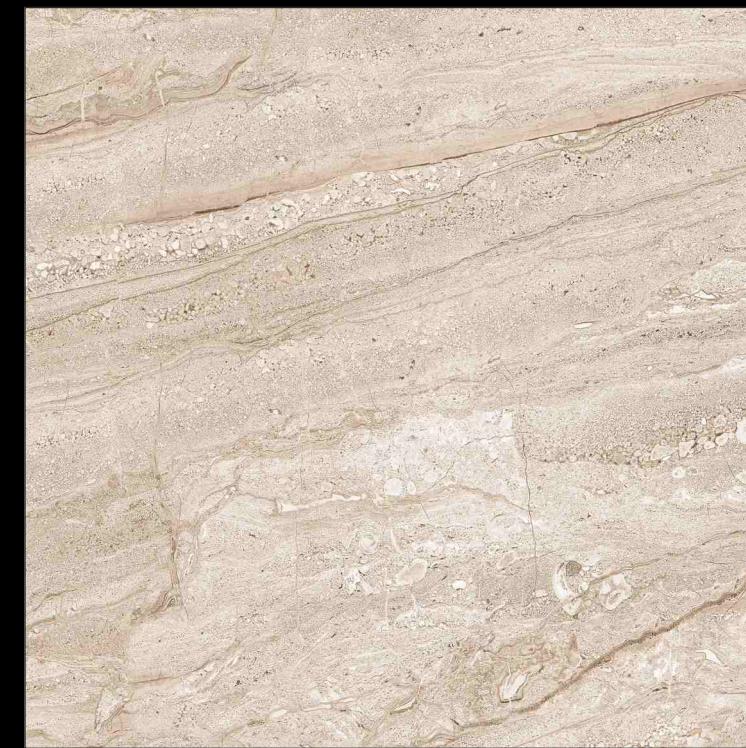

DYNA PEARL

RANDOM AVAILABLE