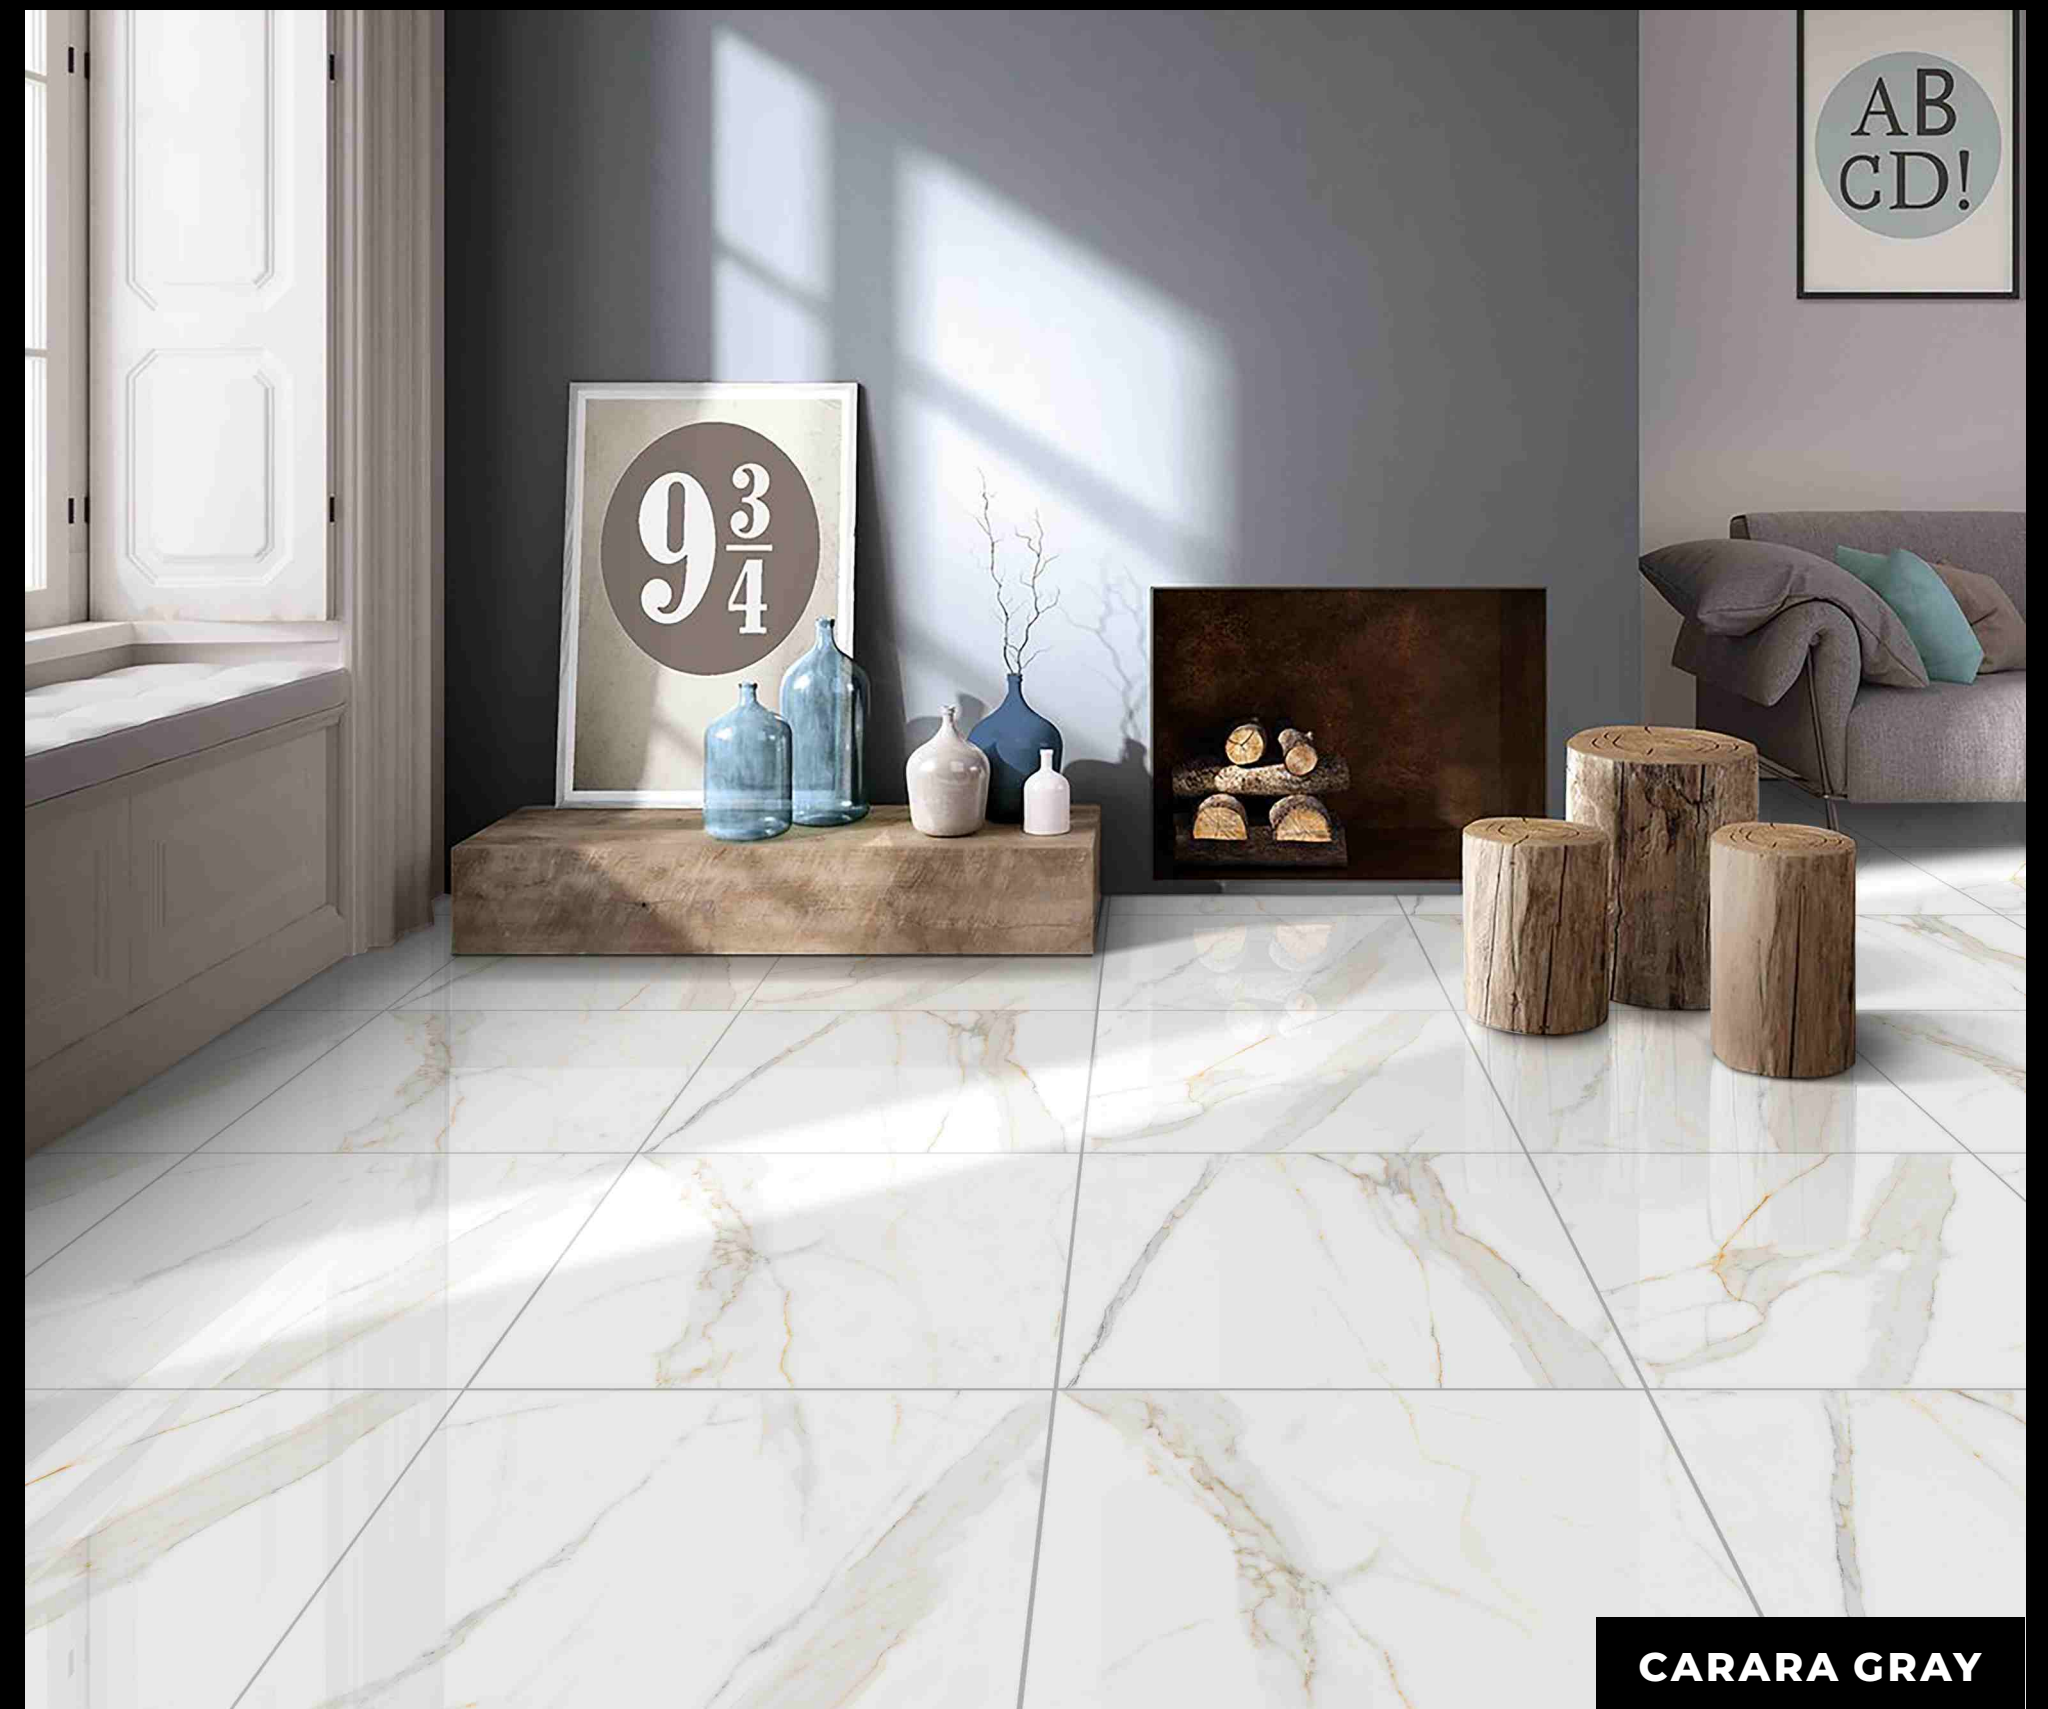

CARARA GRAY